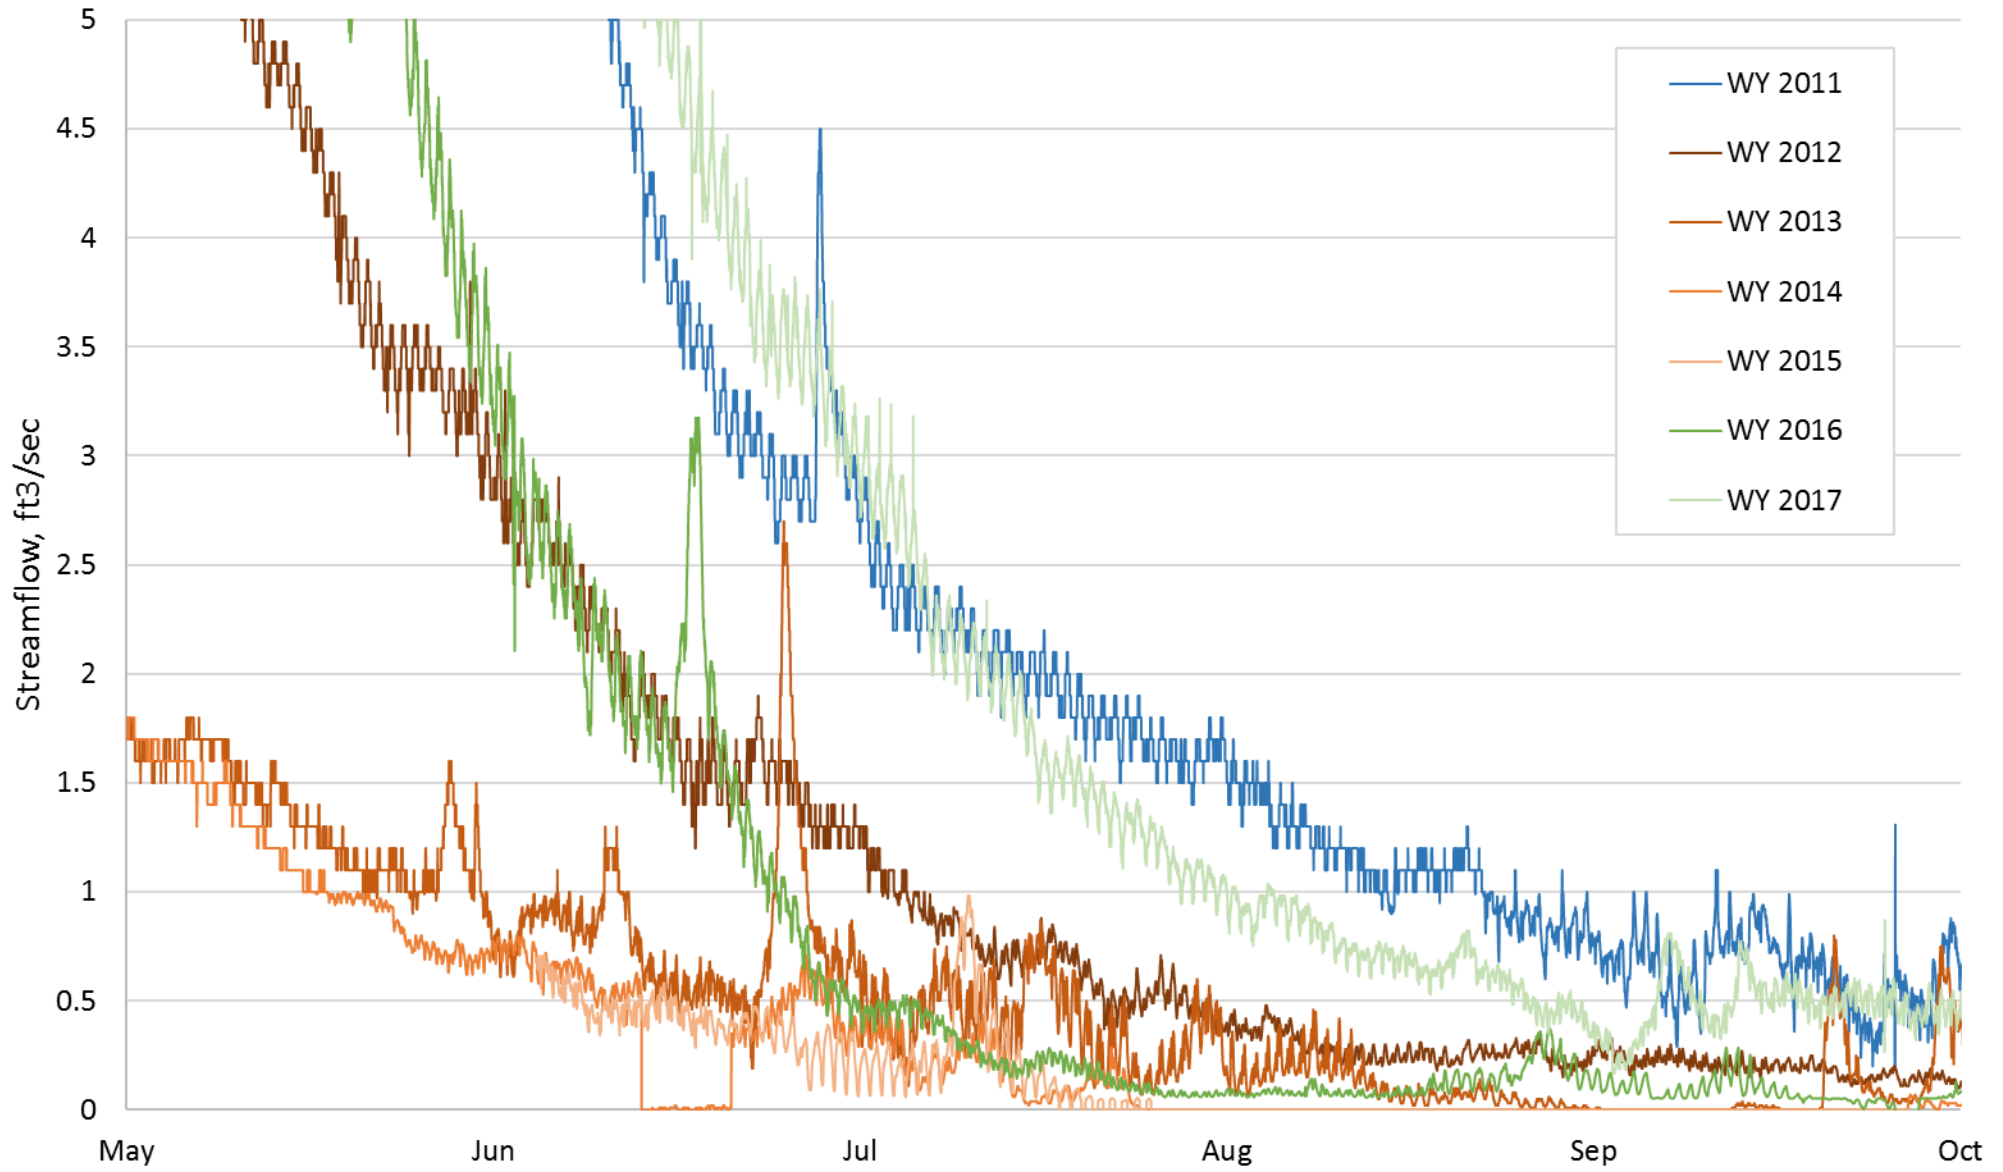

Mill Creek - Streamflow, All WYs

Mill Creek - Streamflow, WY 2011

Mill Creek - Streamflow, WY 2011-2012

Mill Creek - Streamflow, WY 2011 & 2013

Mill Creek - Streamflow, WY 2011 & 2014

Mill Creek - Streamflow, WY 2011 & 2015