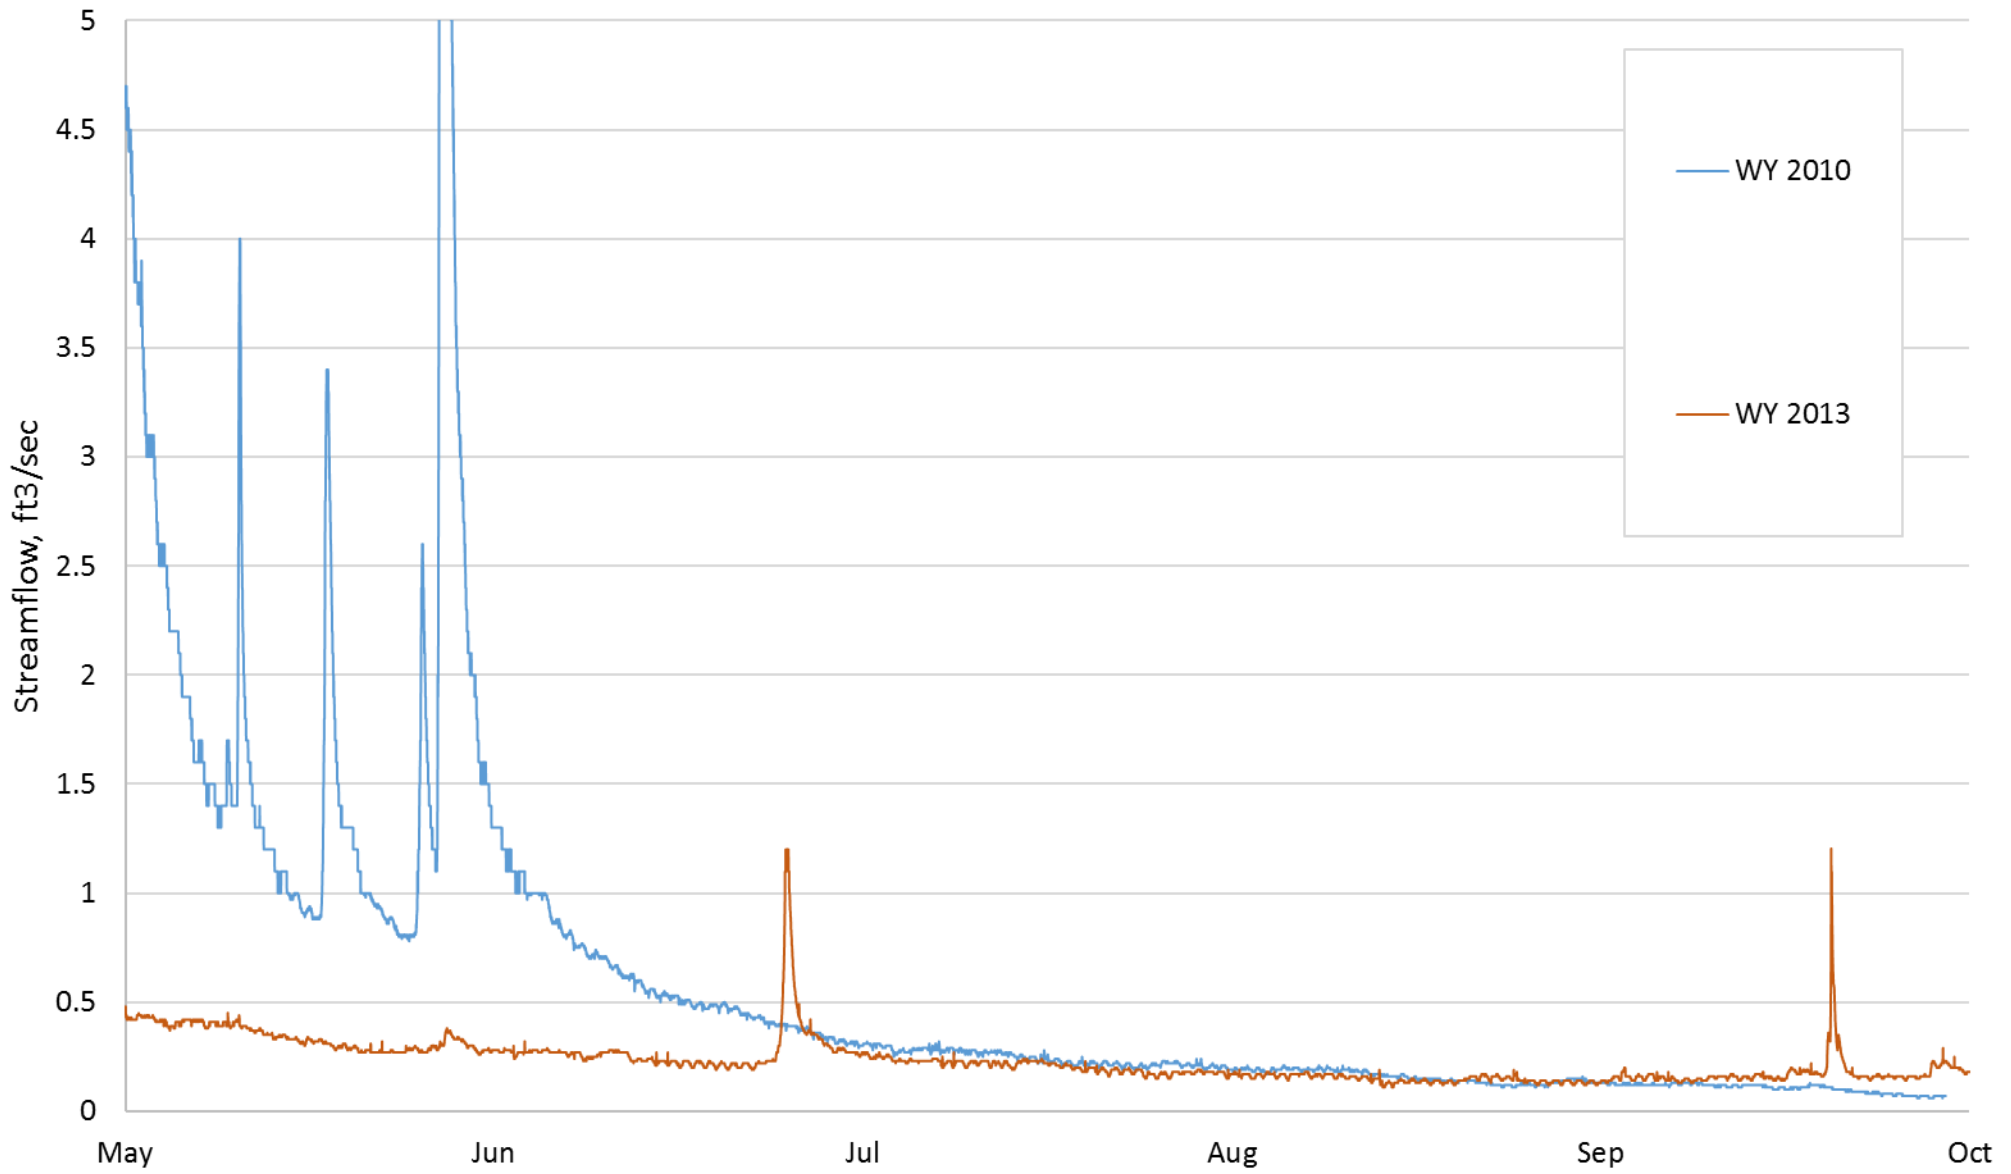

Mark West Creek - Streamflow, All WYs

Mark West Creek - Streamflow, WY 2010

Mark West Creek - Streamflow, WY 2010 & 2011

Mark West Creek - Streamflow, WY 2010 & 2012

Mark West Creek - Streamflow, WY 2010 & 2013