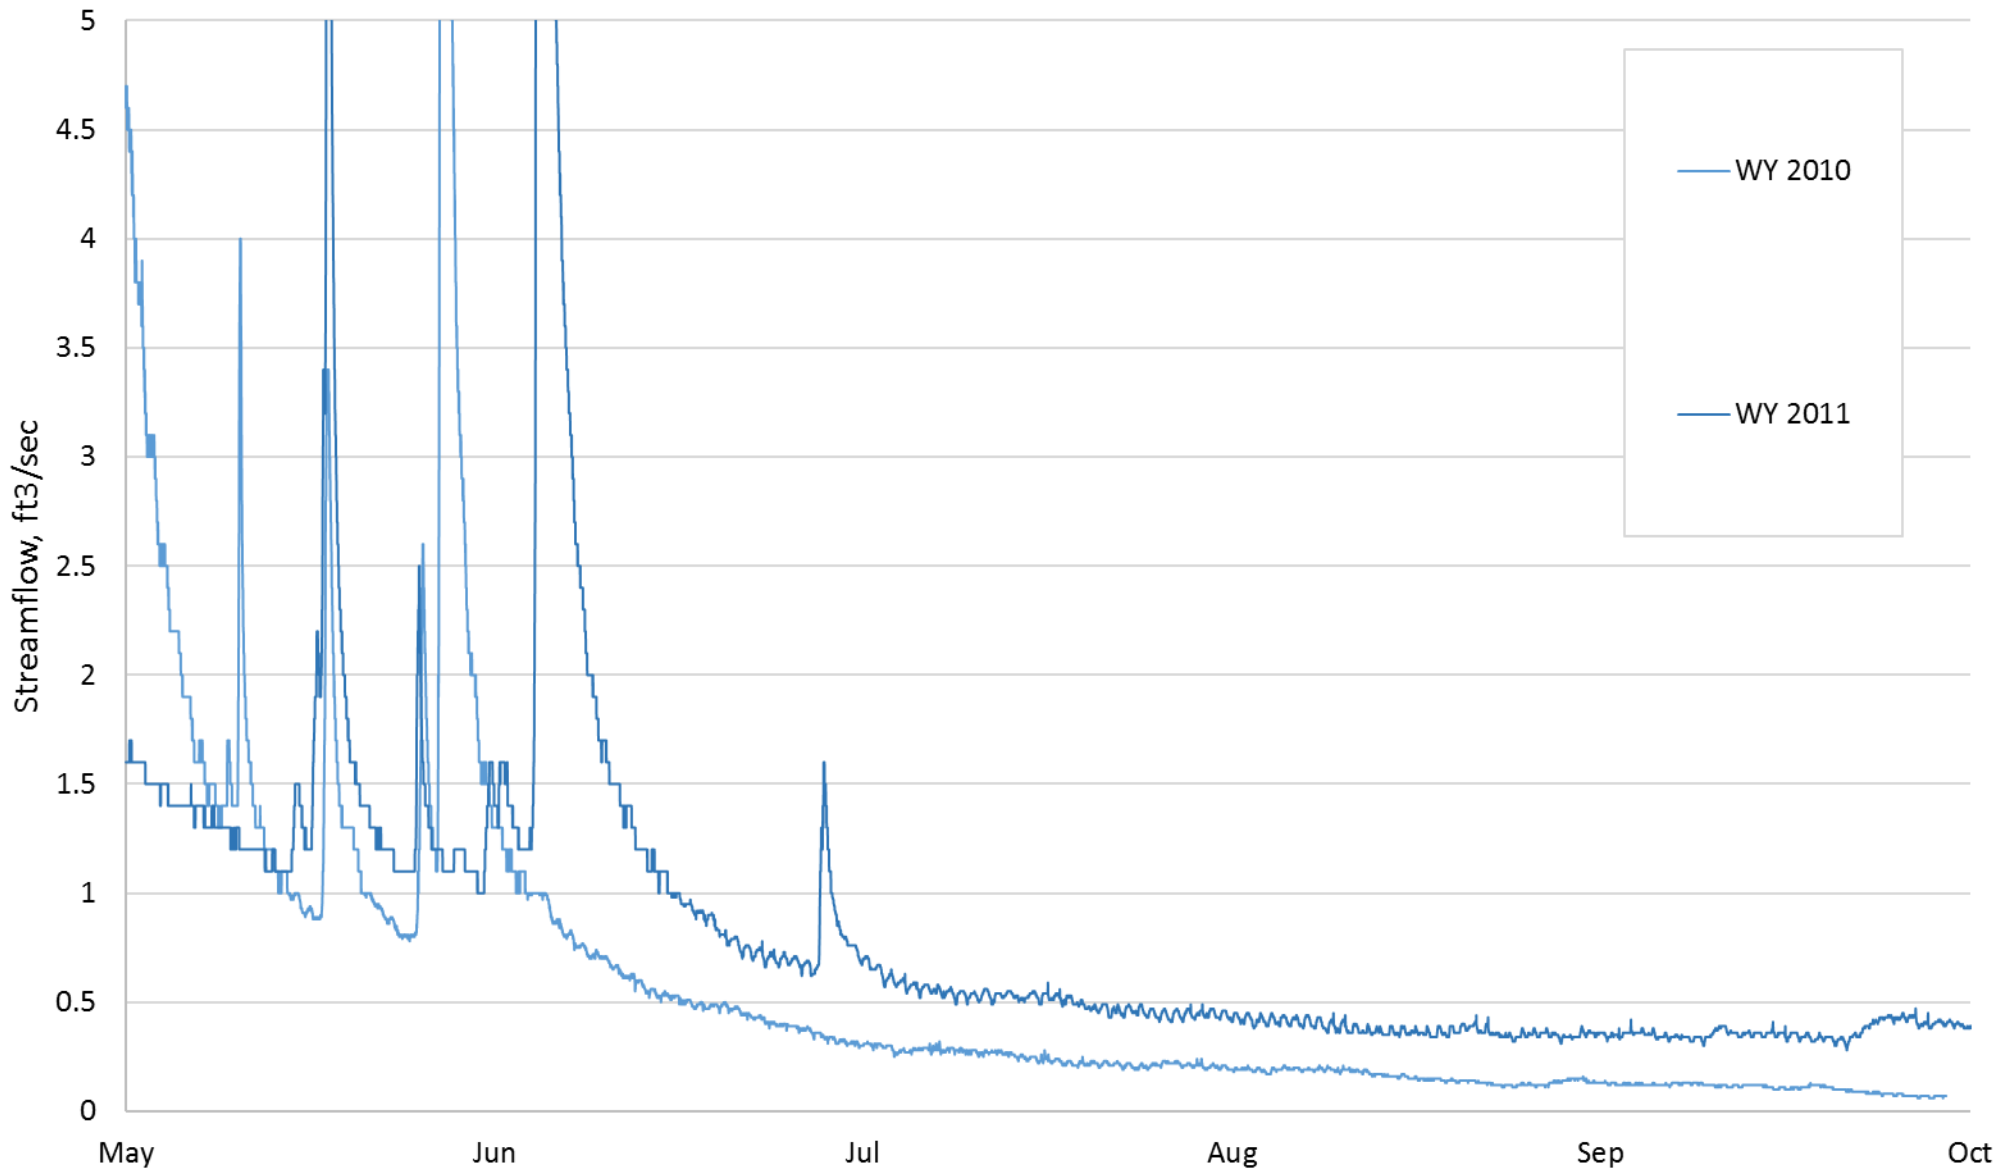

Mark West Creek - Streamflow, All WYs

Mark West Creek - Streamflow, WY 2010

Mark West Creek - Streamflow, WY 2010 & 2011

Mark West Creek - Streamflow, WY 2010 & 2012

Mark West Creek - Streamflow, WY 2010 & 2013