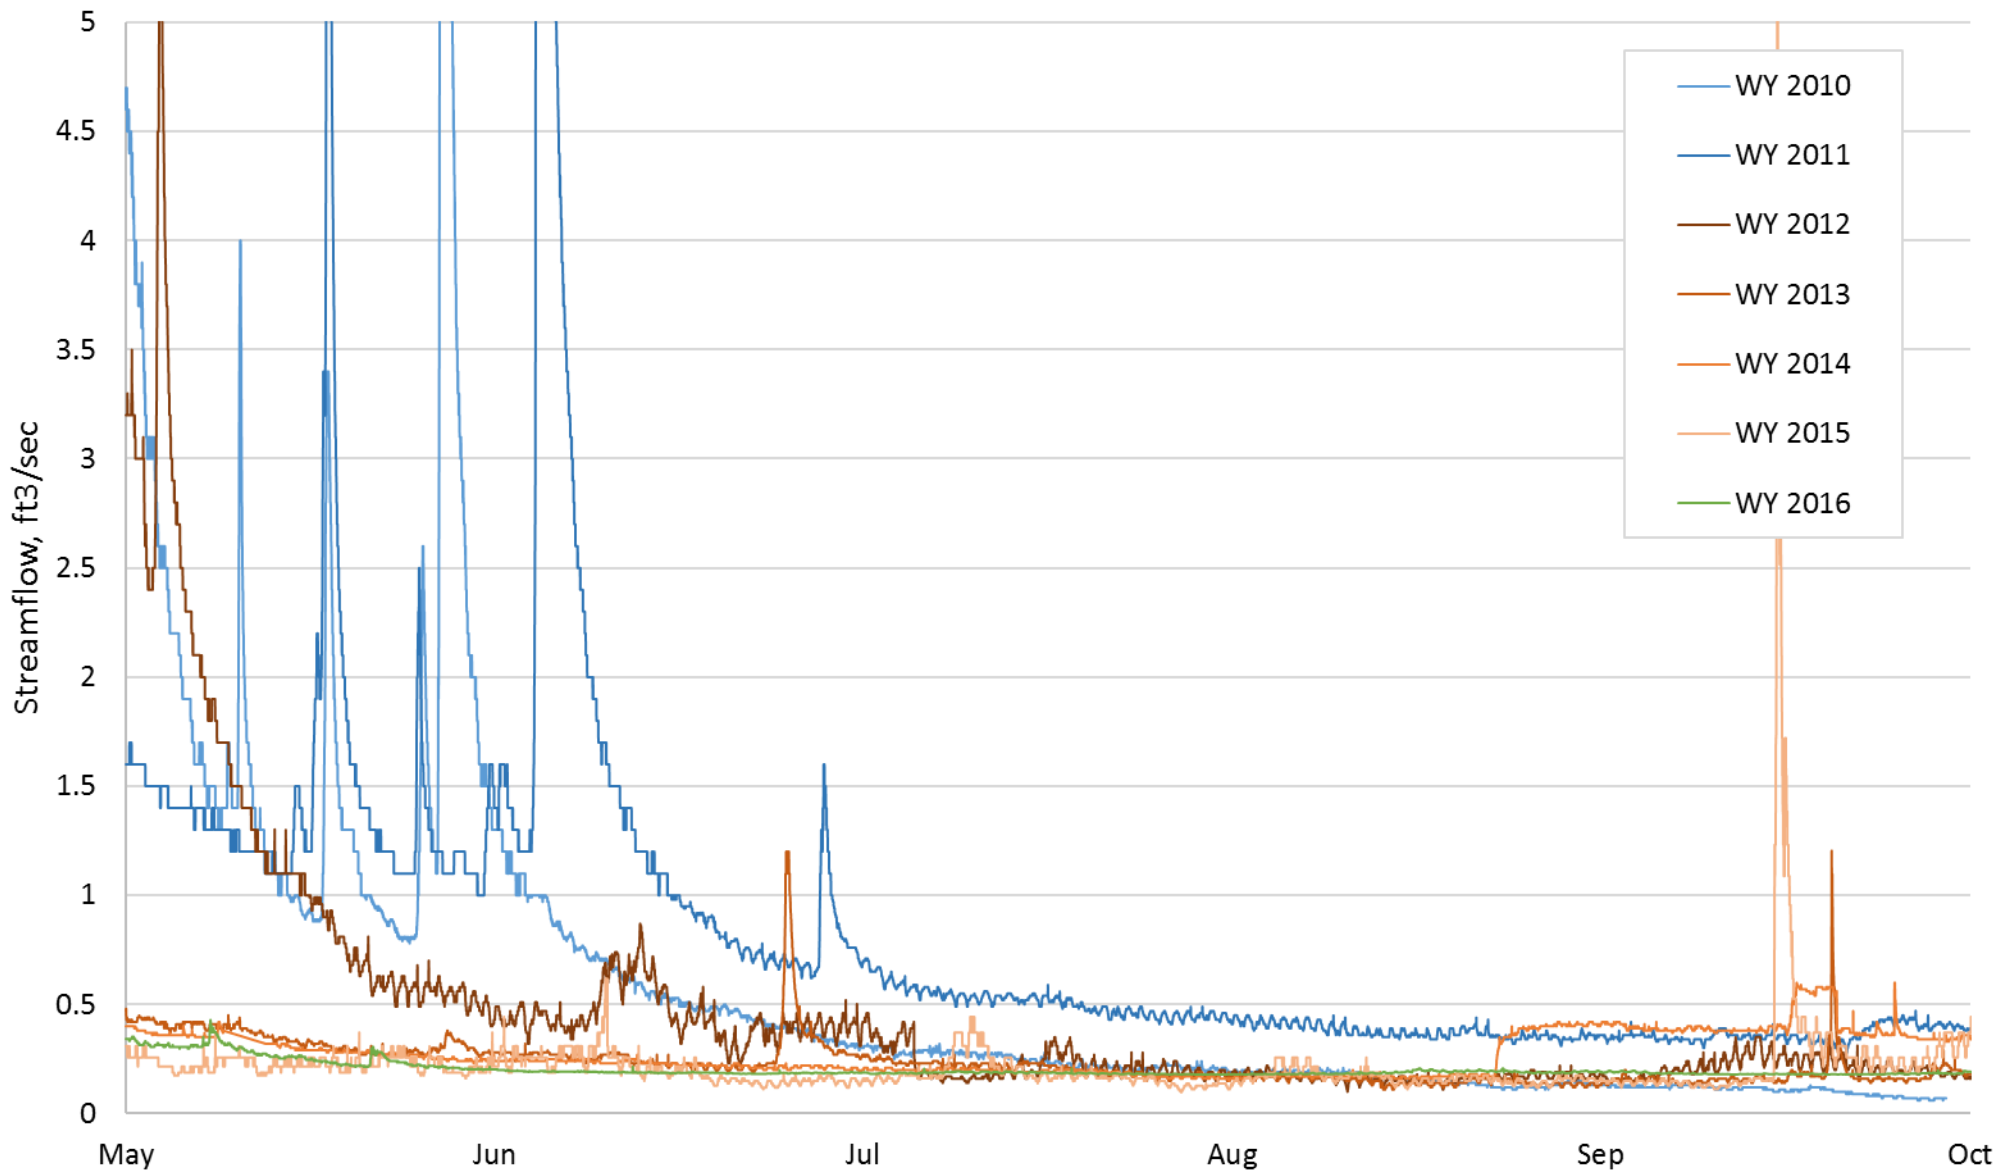

Mark West Creek - Streamflow, All WYs

Mark West Creek - Streamflow, WY 2010

Mark West Creek - Streamflow, WY 2010 & 2011

Mark West Creek - Streamflow, WY 2010 & 2012

Mark West Creek - Streamflow, WY 2010 & 2013