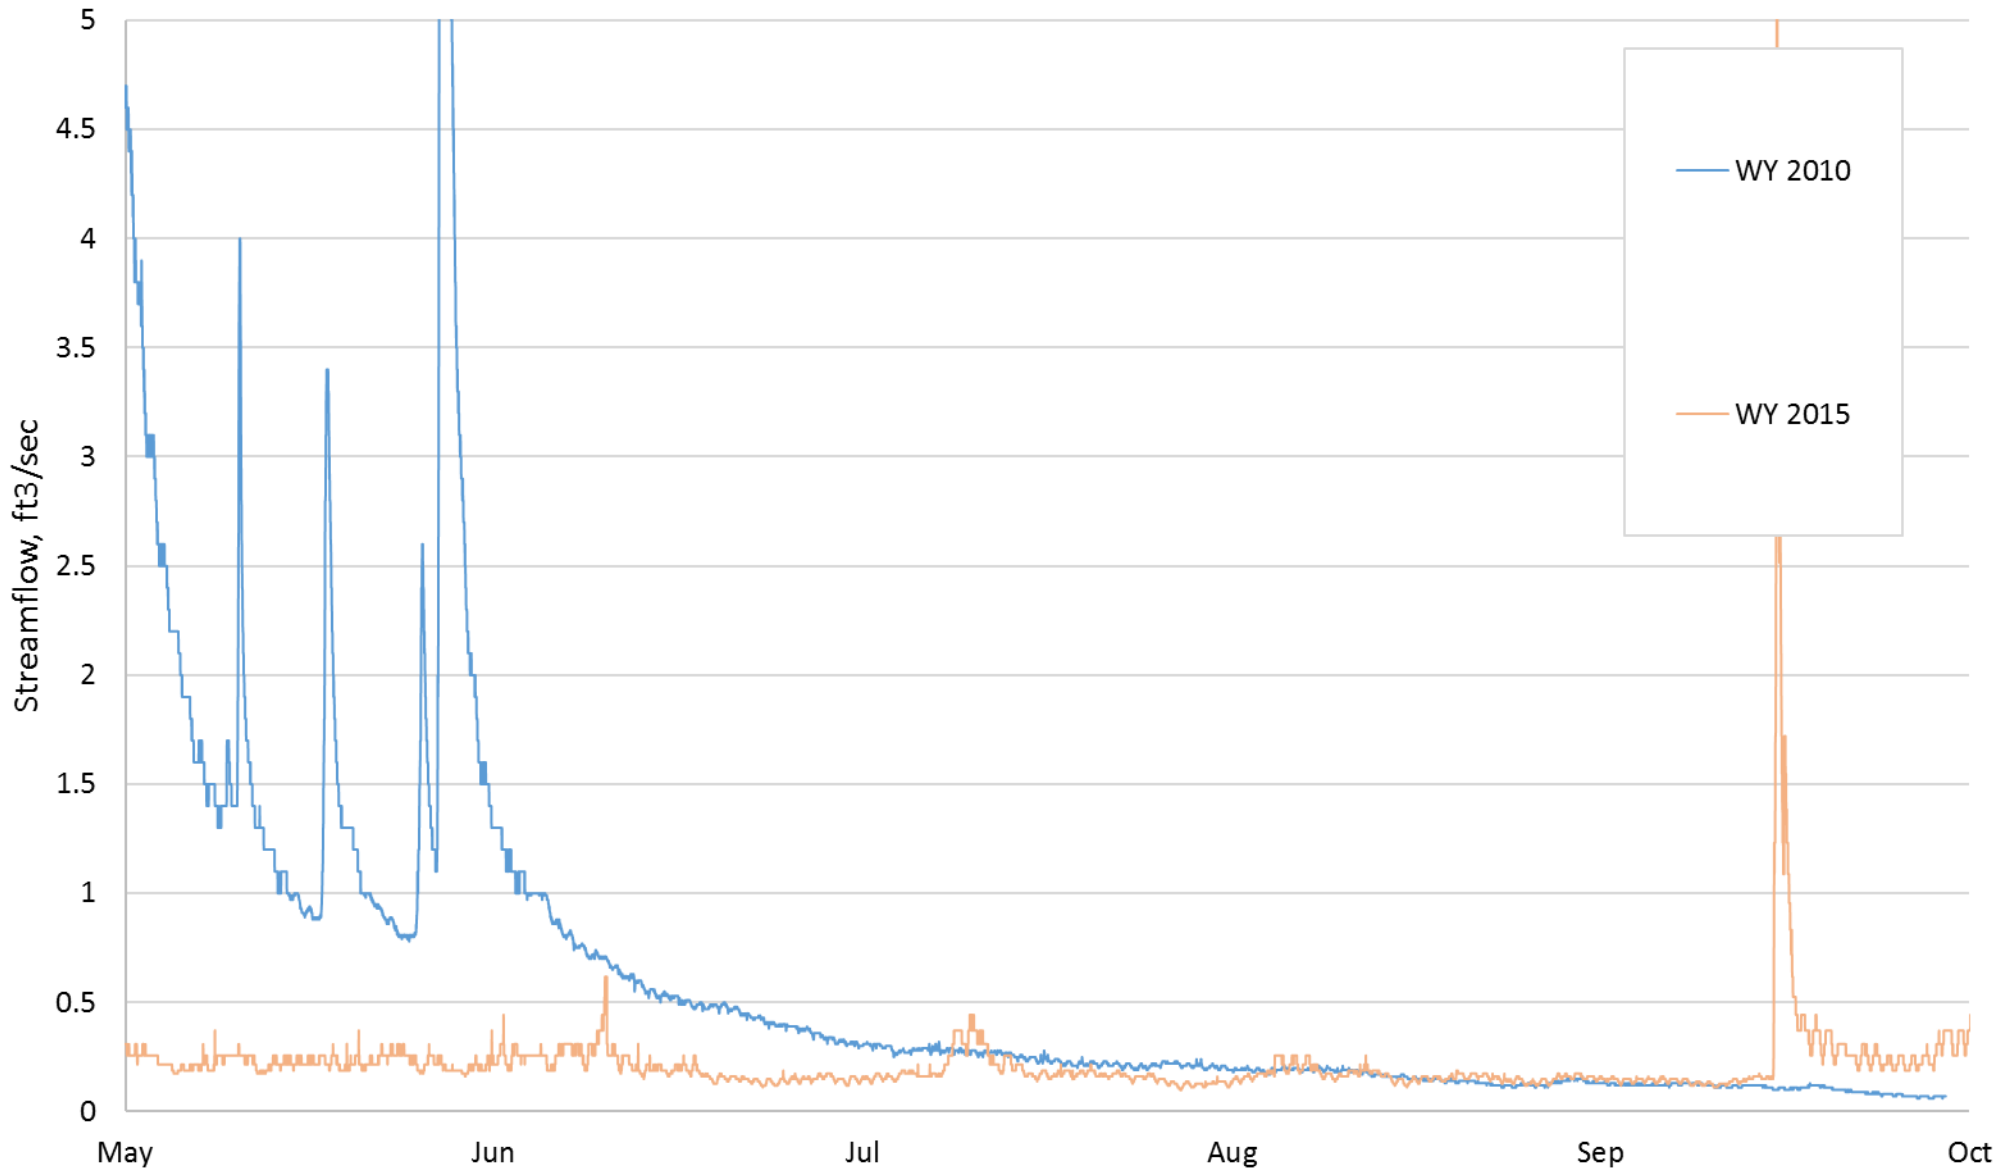

Mark West Creek - Streamflow, WY 2010 & 2016

Mark West Creek - Streamflow, WY 2010 & 2015