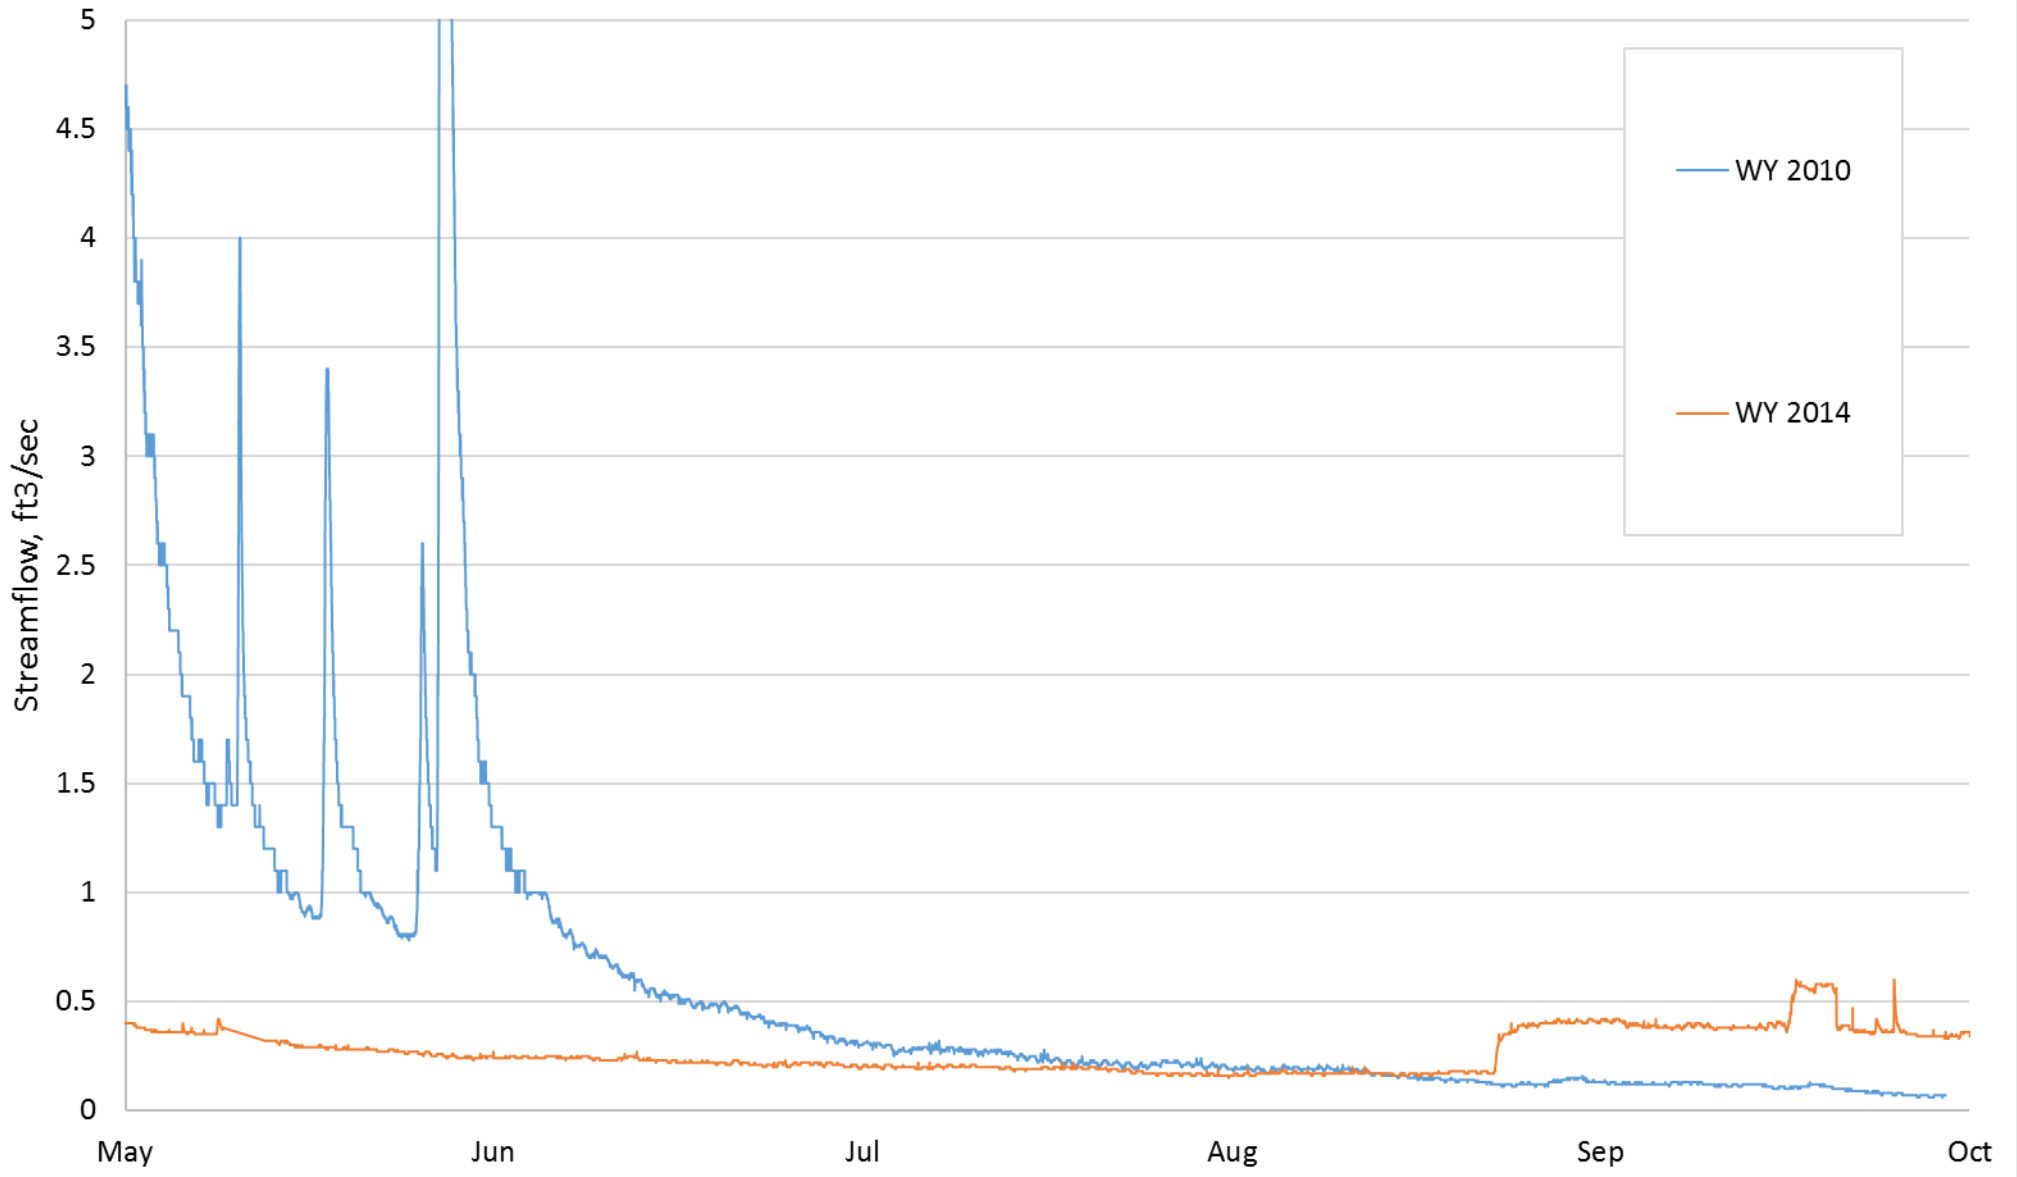

Mark West Creek - Streamflow, WY 2010 & 2015

Mark West Creek - Streamflow, WY 2010 & 2014