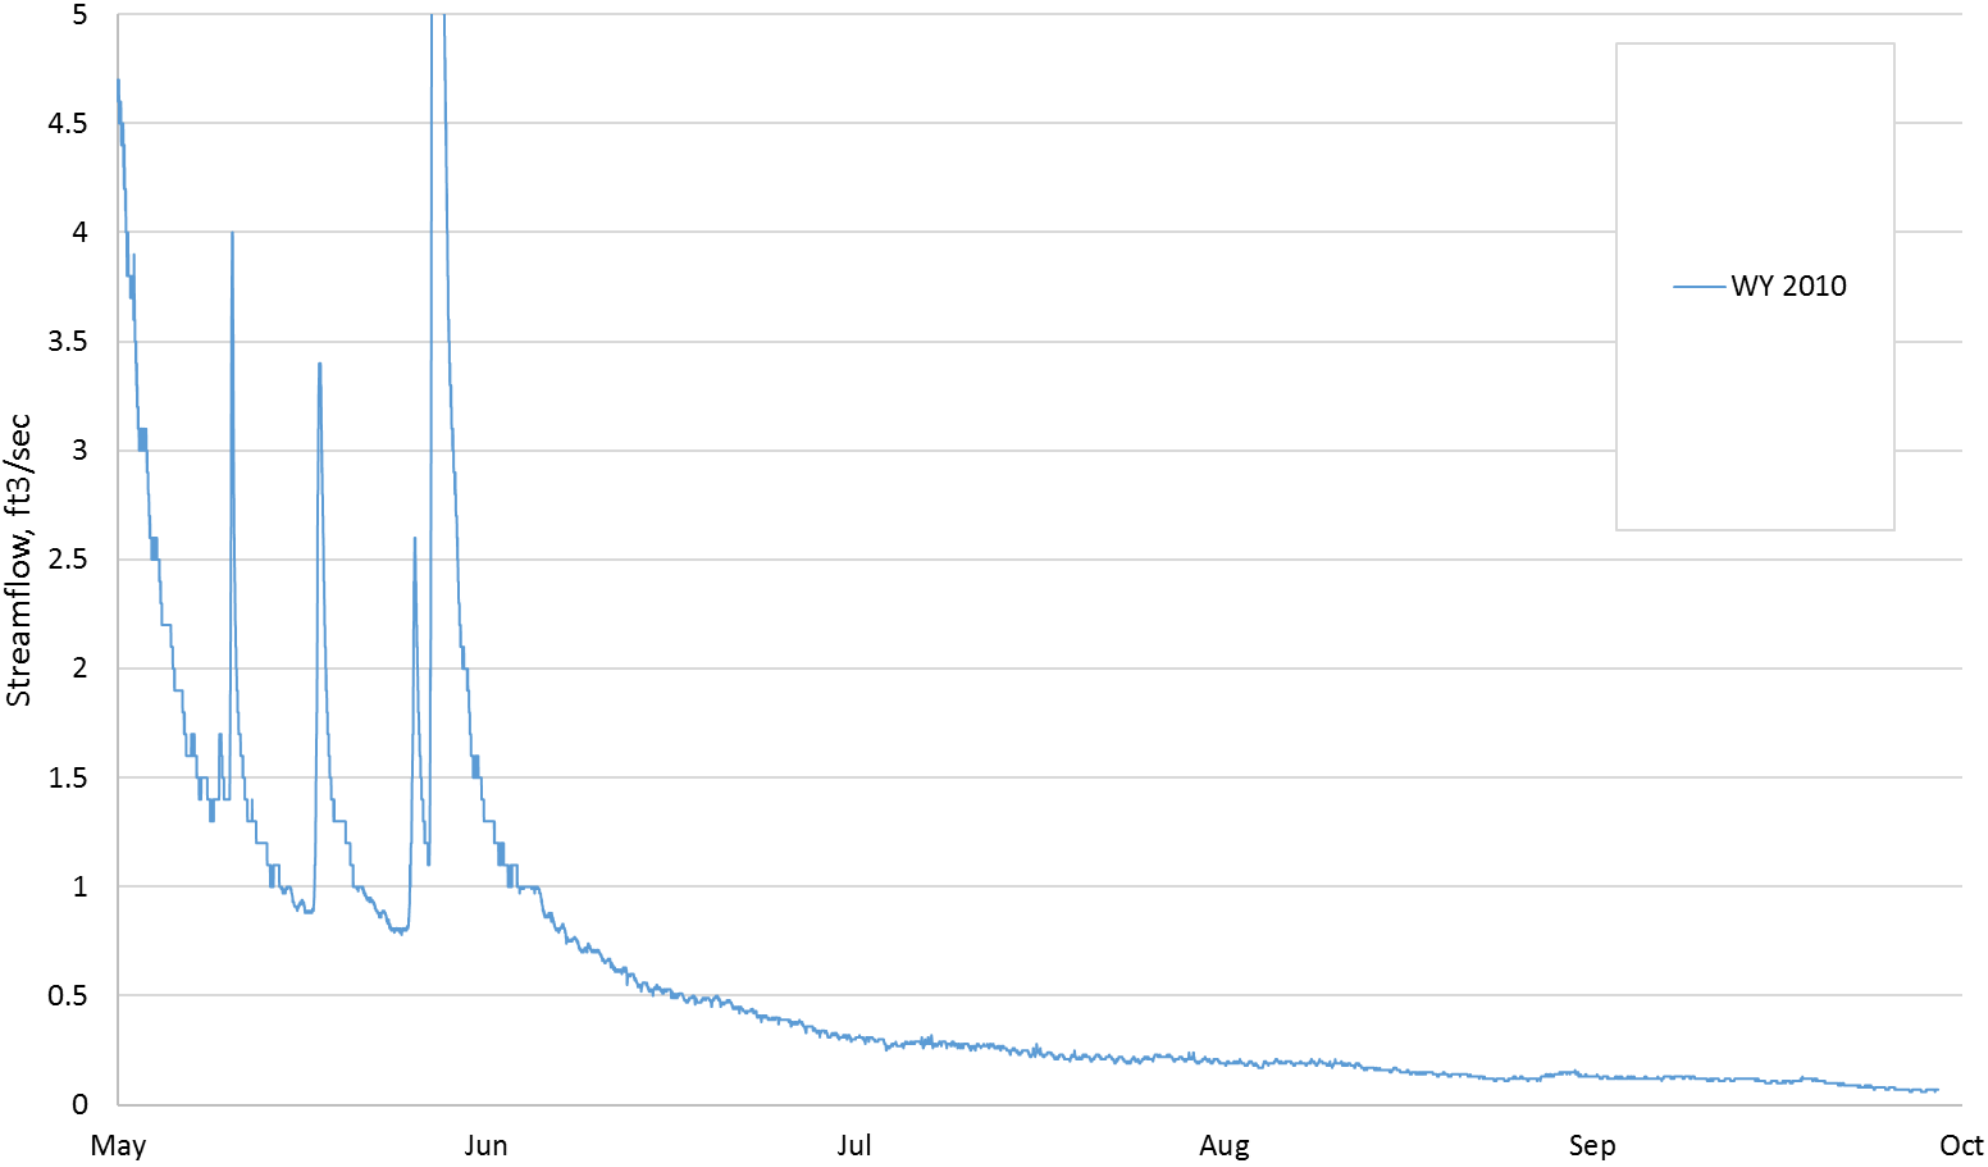

Mark West Creek - Streamflow, All WYs

Mark West Creek - Streamflow, WY 2010

Mark West Creek - Streamflow, WY 2010 & 2011

Mark West Creek - Streamflow, WY 2010 & 2012

Mark West Creek - Streamflow, WY 2010 & 2013