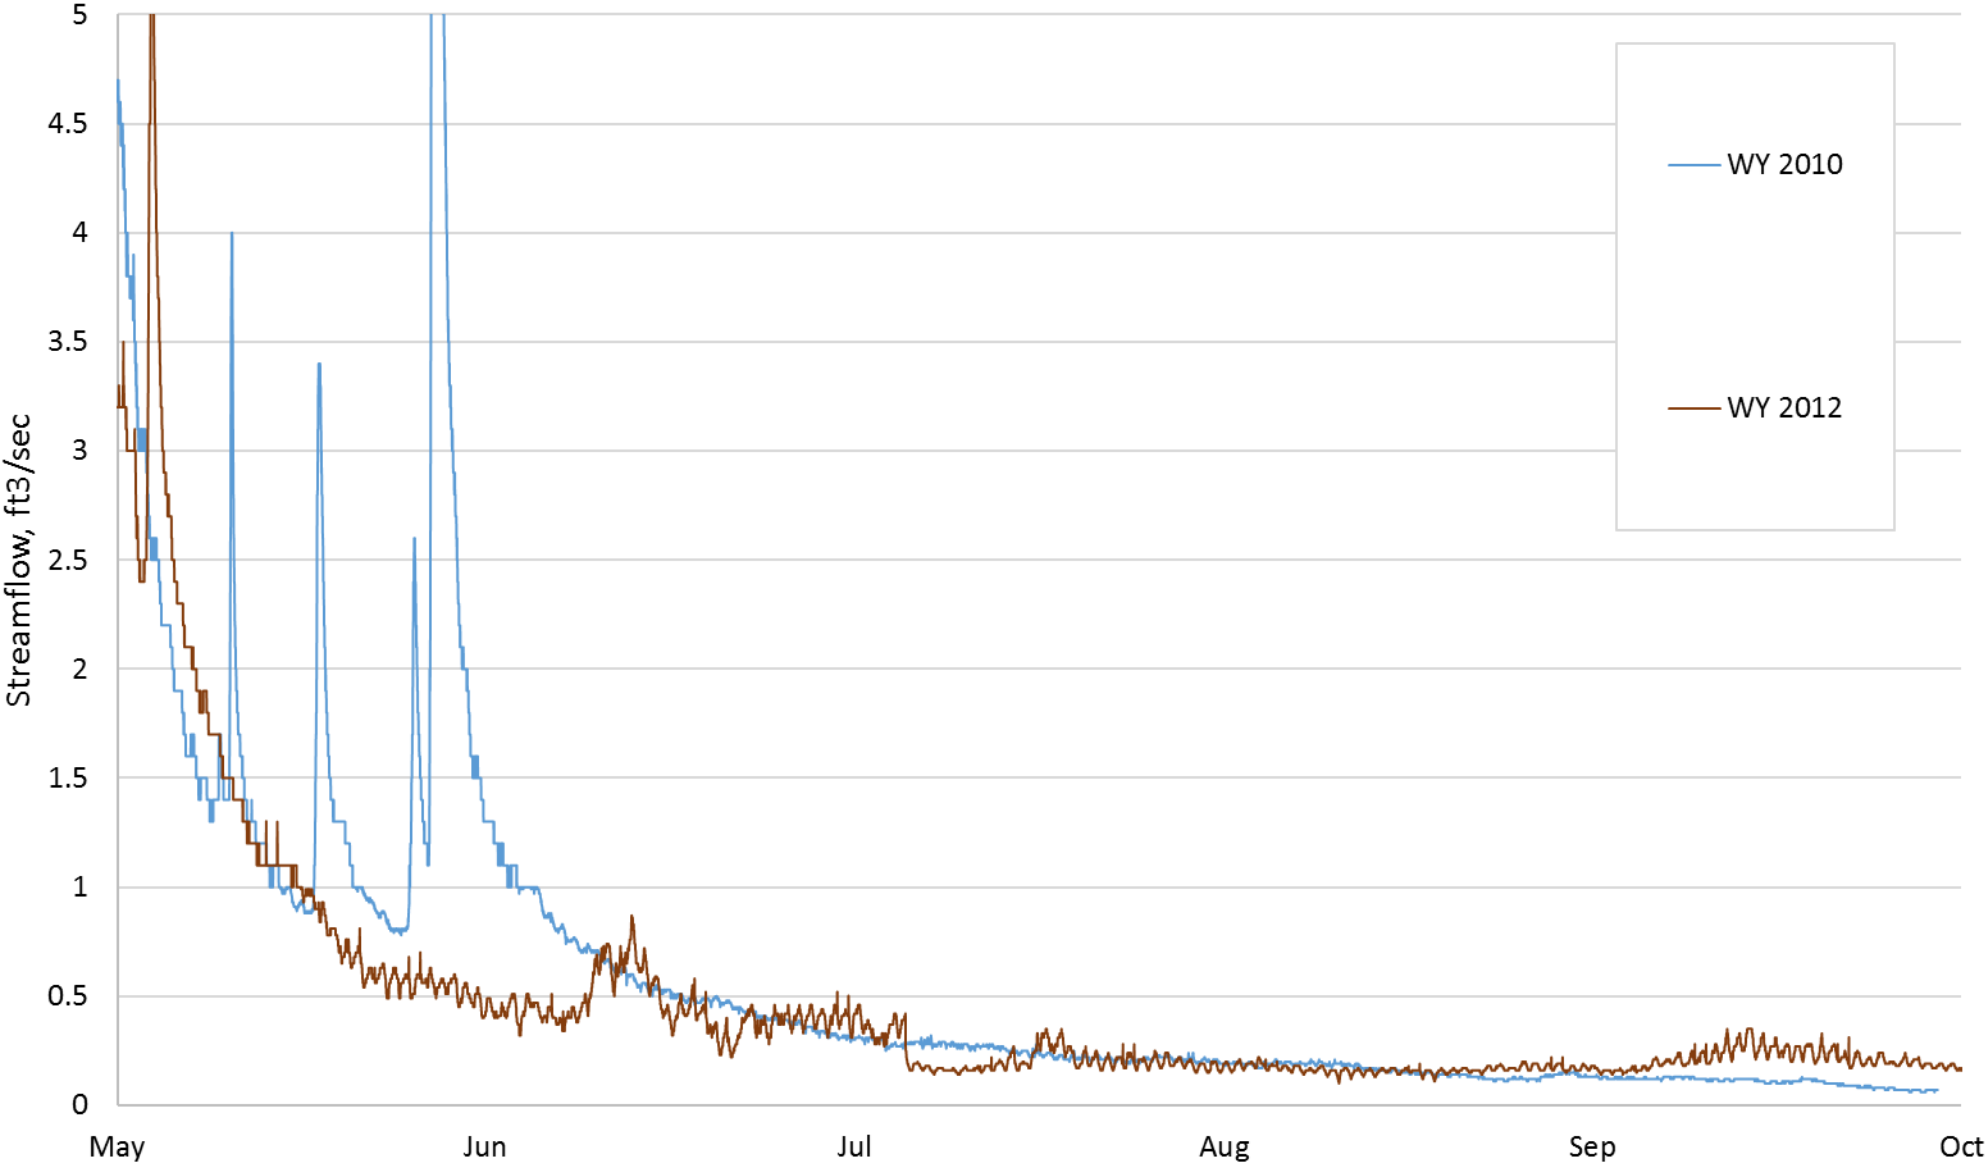

Mark West Creek - Streamflow, All WYs

Mark West Creek - Streamflow, WY 2010

Mark West Creek - Streamflow, WY 2010 & 2011

Mark West Creek - Streamflow, WY 2010 & 2012

Mark West Creek - Streamflow, WY 2010 & 2013