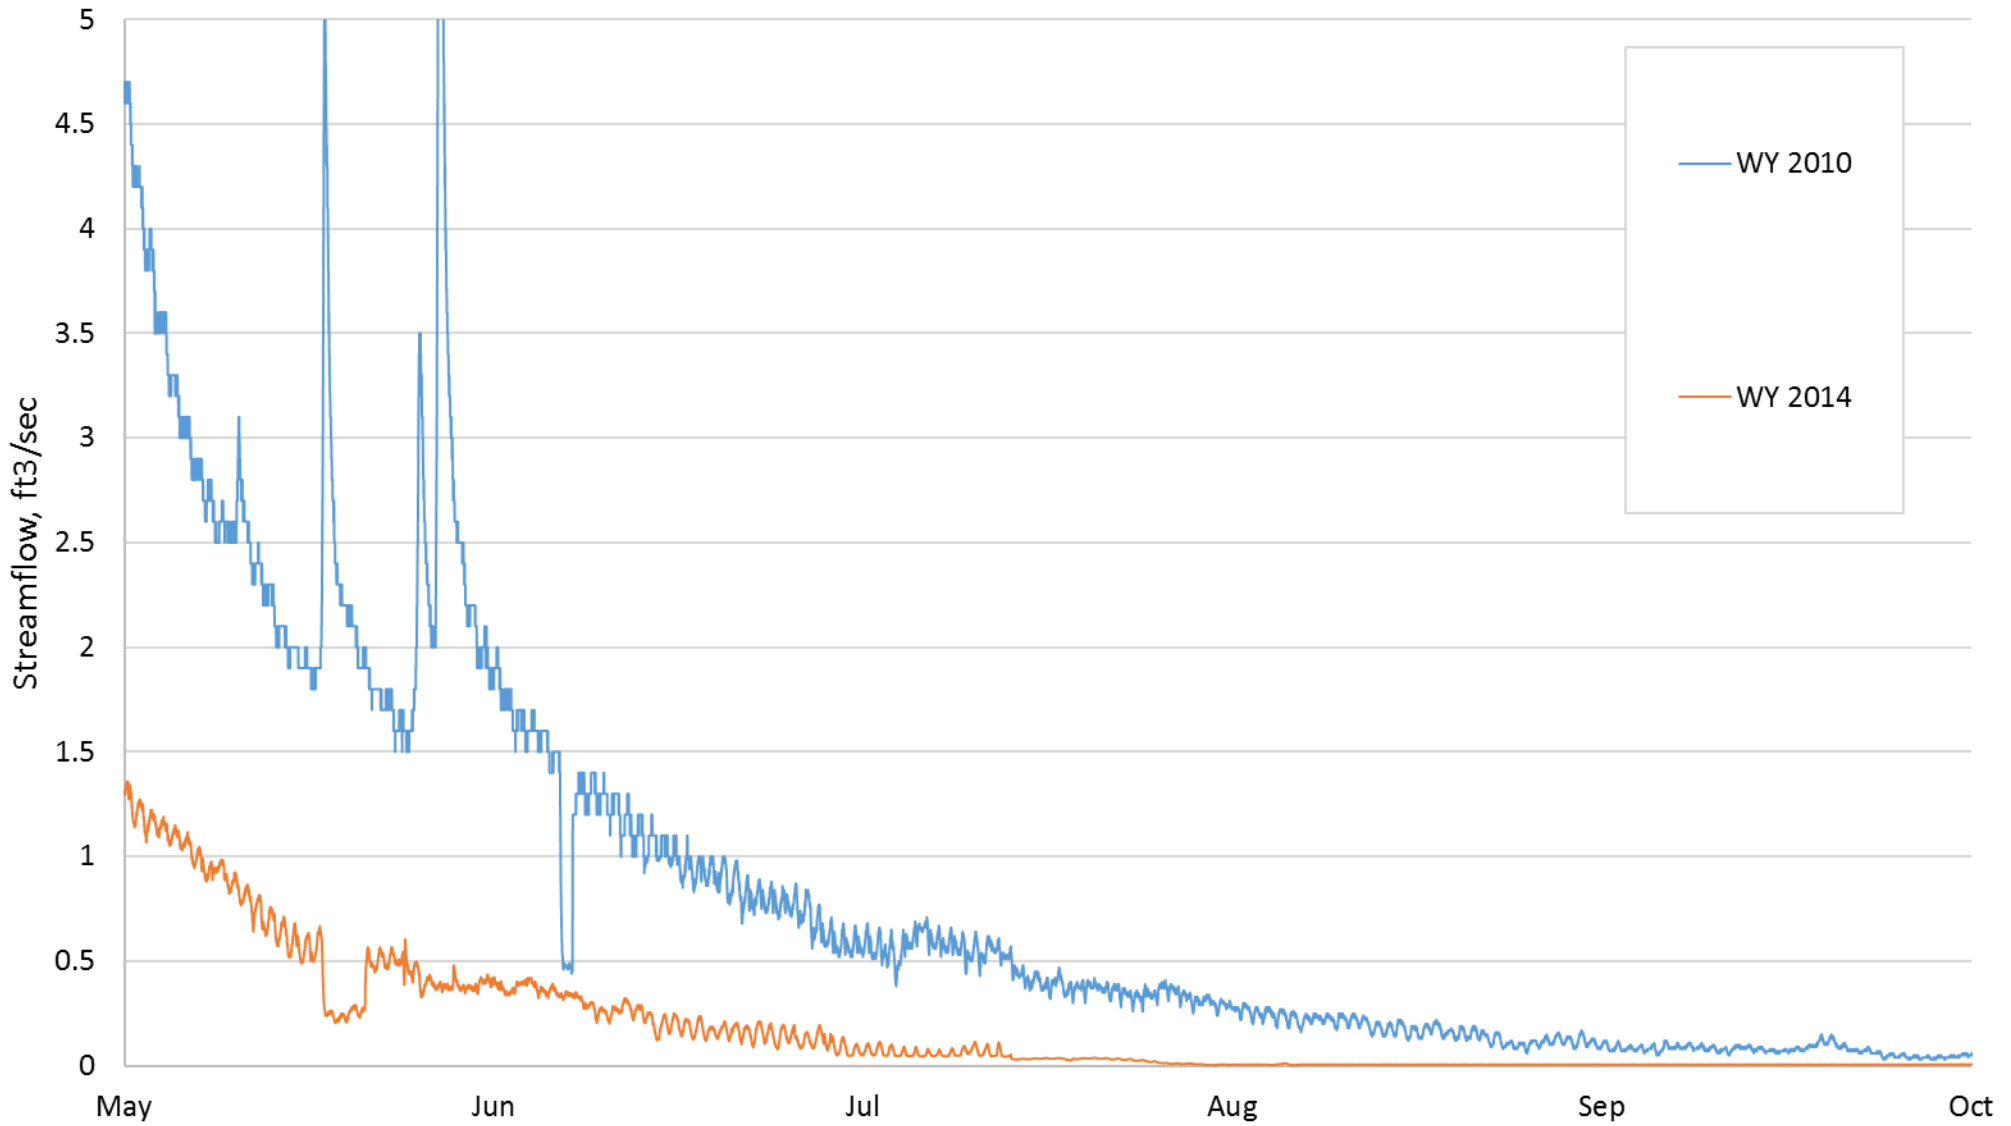

Green Valley - Streamflow, WY 2010 & 2012

Green Valley - Streamflow, WY 2010 & 2013

Green Valley - Streamflow, WY 2010 & 2014

Green Valley - Streamflow, WY 2010 & 2015

Green Valley - Streamflow, WY 2010 & 2016