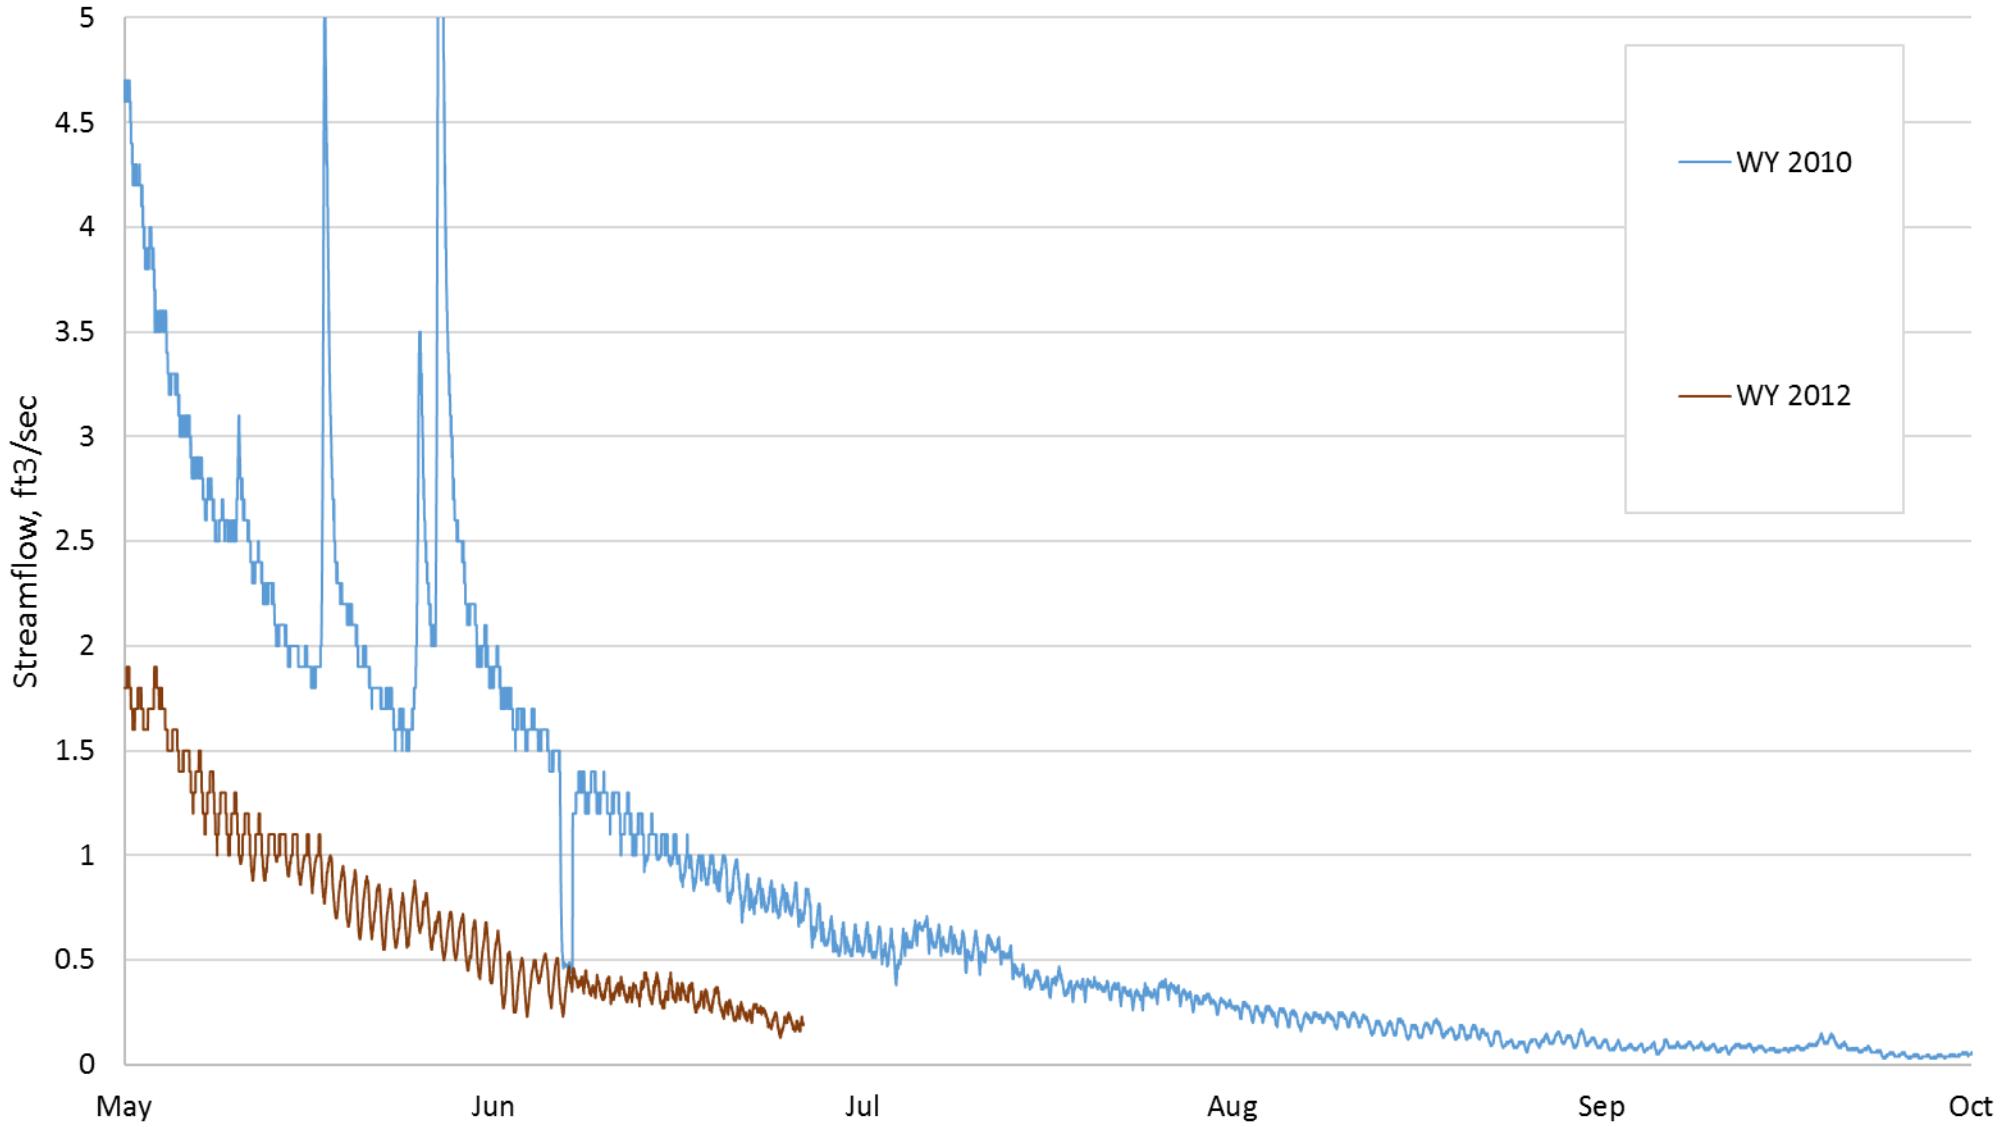

Green Valley - Streamflow, WY 2010 & 2012

Green Valley - Streamflow, WY 2010 & 2013

Green Valley - Streamflow, WY 2010 & 2014

Green Valley - Streamflow, WY 2010 & 2015

Green Valley - Streamflow, WY 2010 & 2016