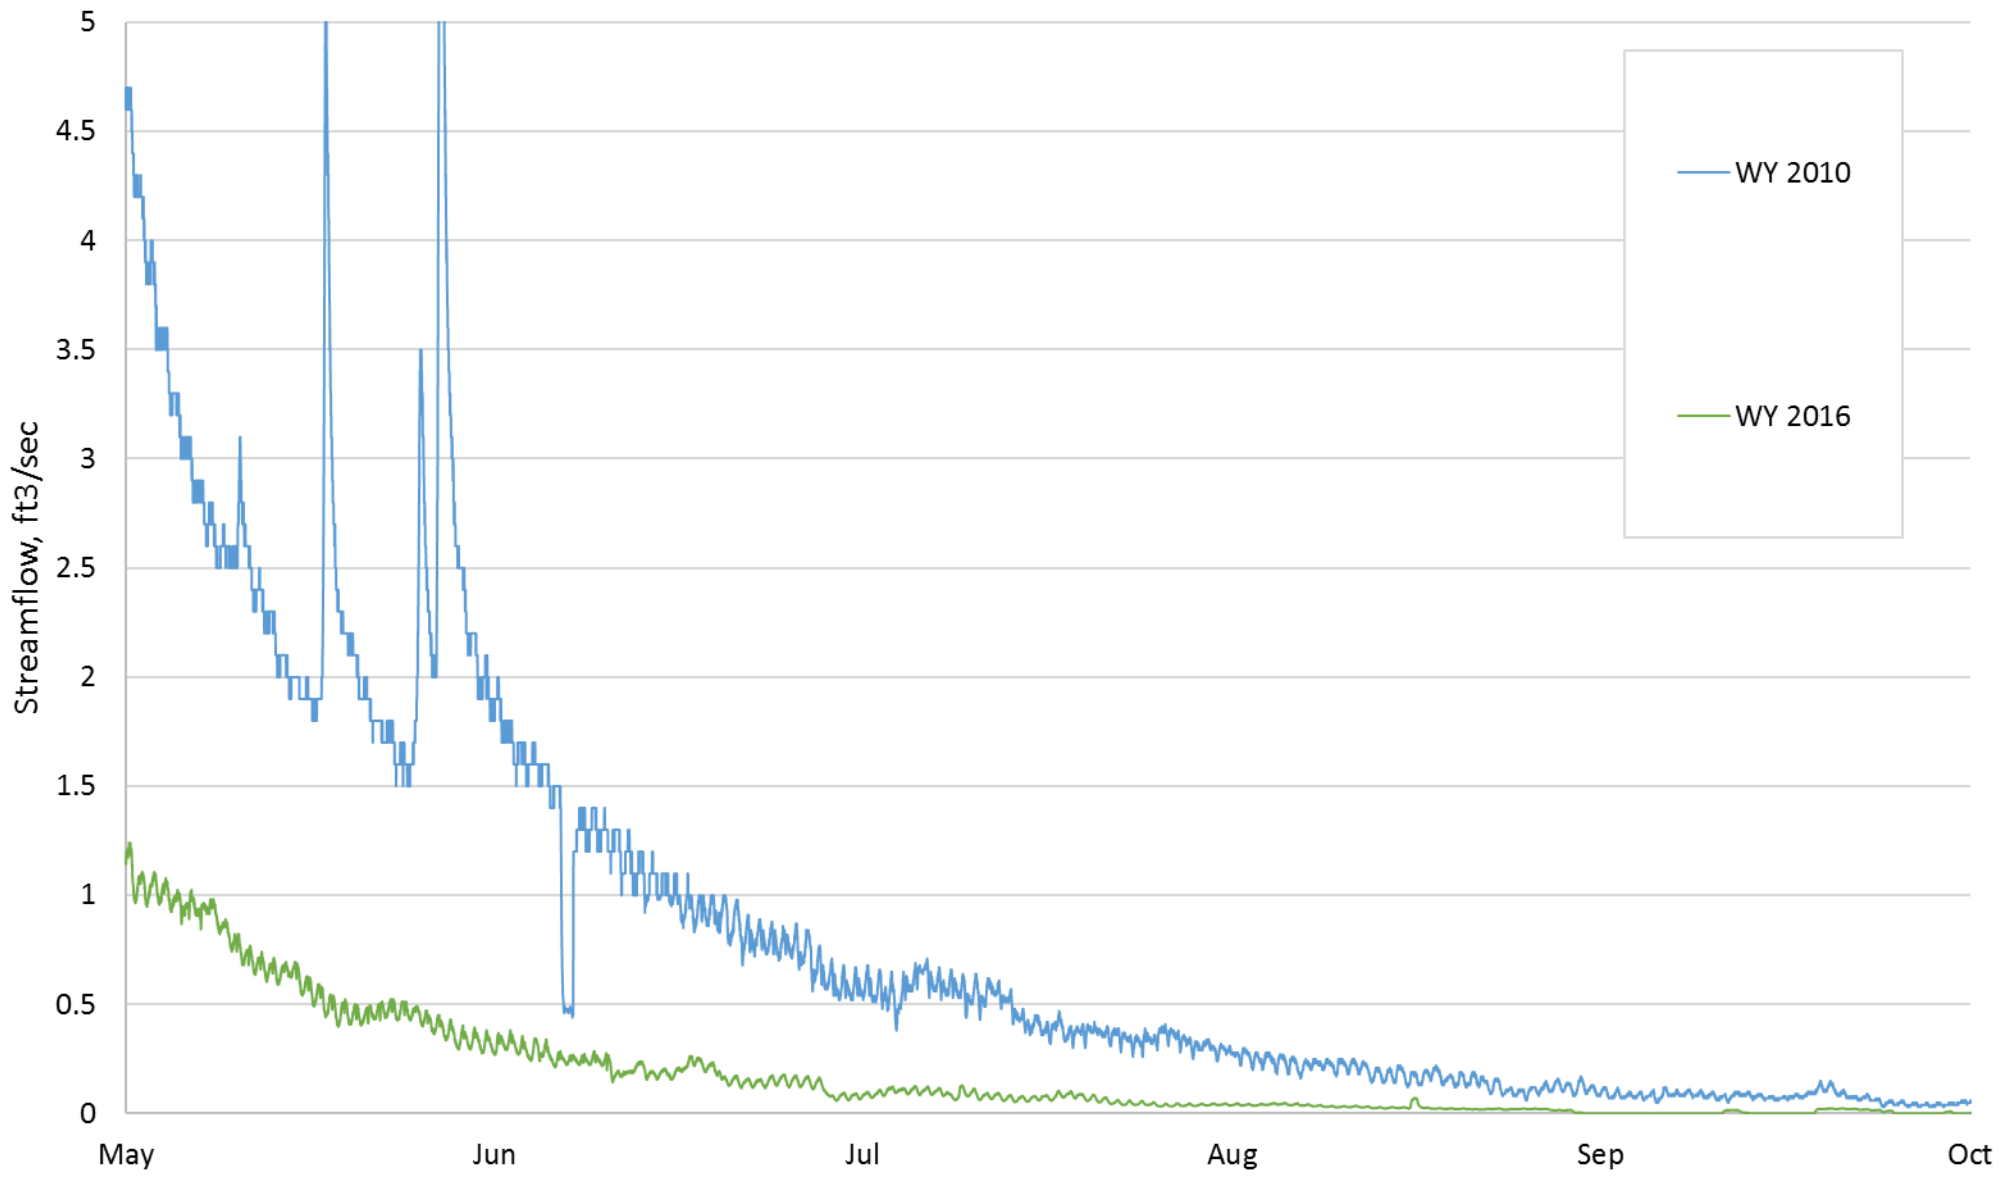

Green Valley - Streamflow, WY 2010 & 2012

Green Valley - Streamflow, WY 2010 & 2013

Green Valley - Streamflow, WY 2010 & 2014

Green Valley - Streamflow, WY 2010 & 2015

Green Valley - Streamflow, WY 2010 & 2016