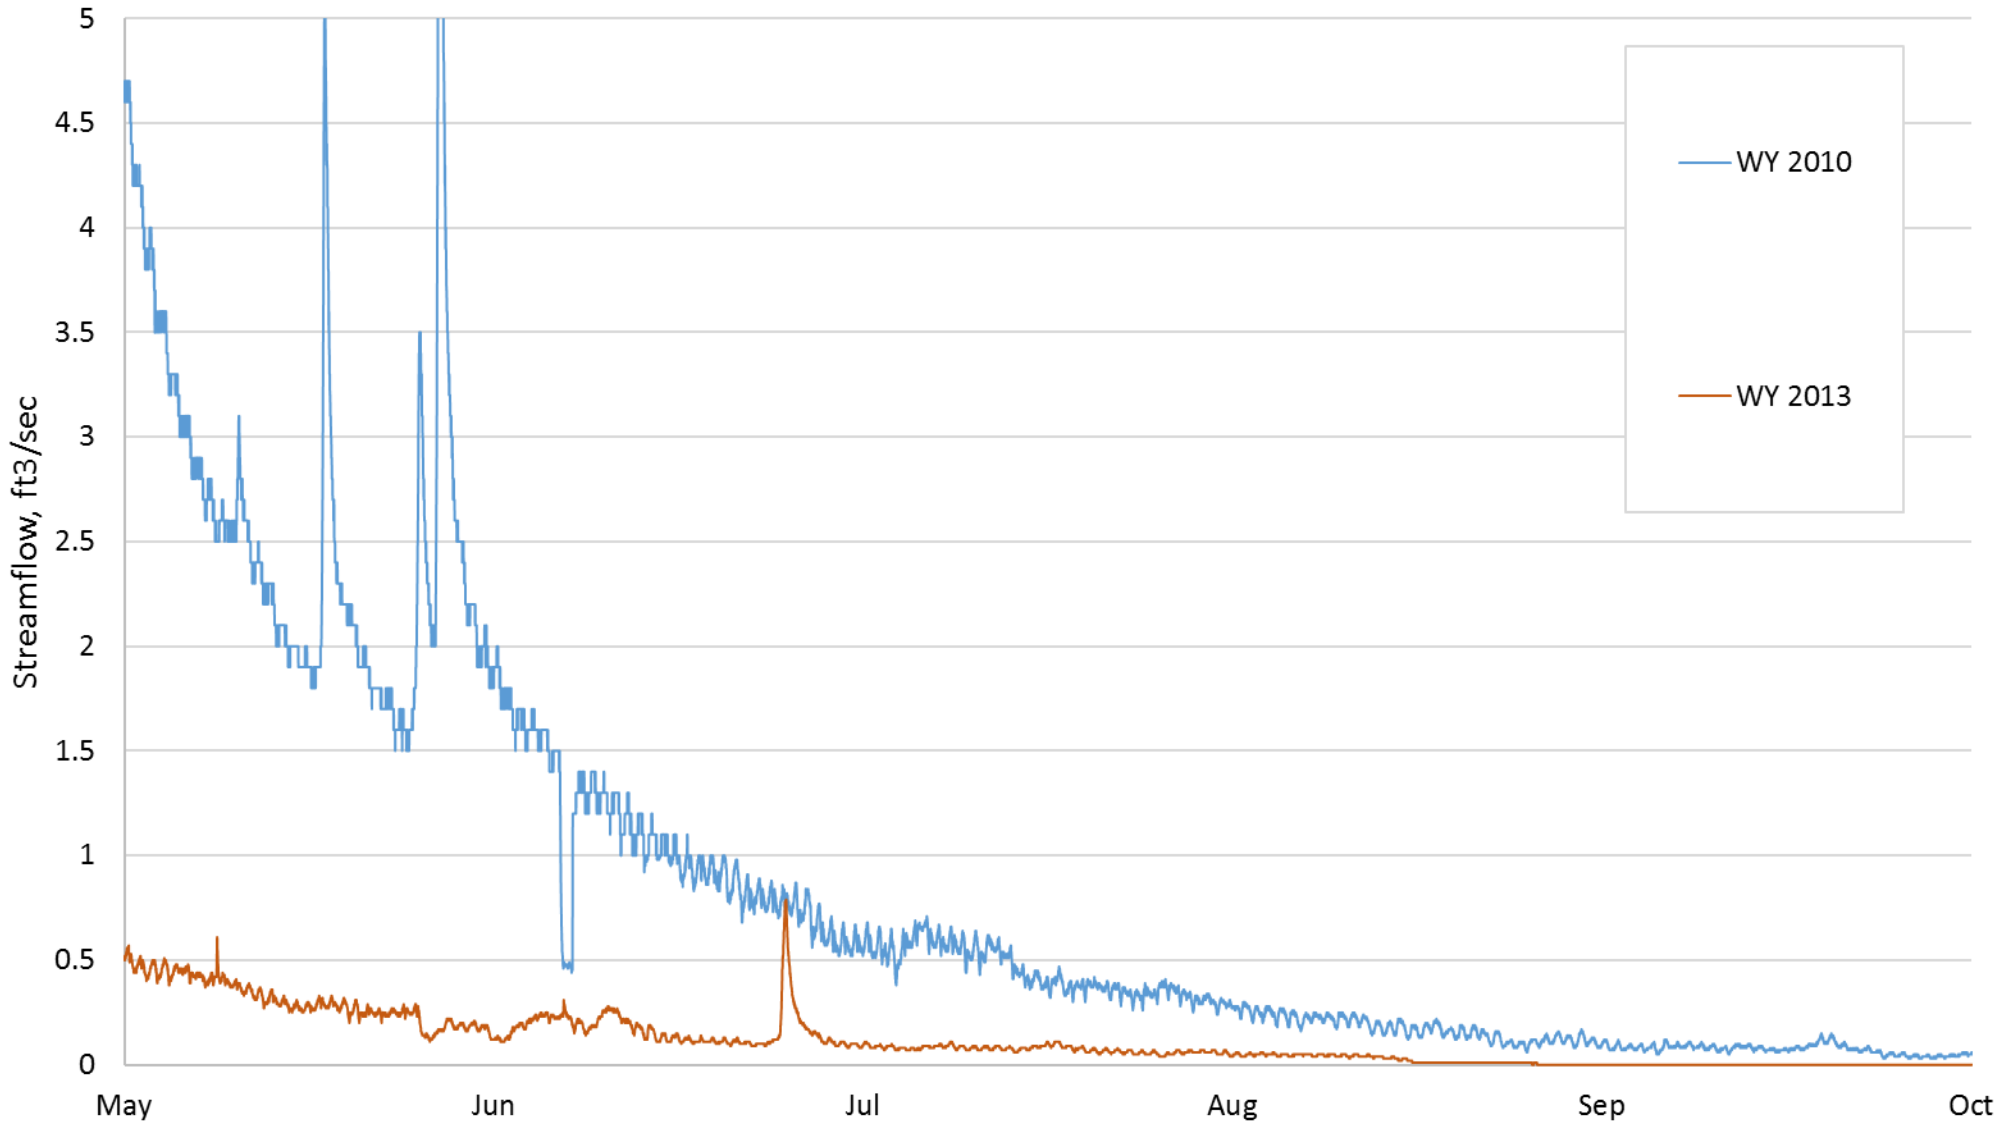

Green Valley - Streamflow, WY 2010 & 2012

Green Valley - Streamflow, WY 2010 & 2013

Green Valley - Streamflow, WY 2010 & 2014

Green Valley - Streamflow, WY 2010 & 2015

Green Valley - Streamflow, WY 2010 & 2016