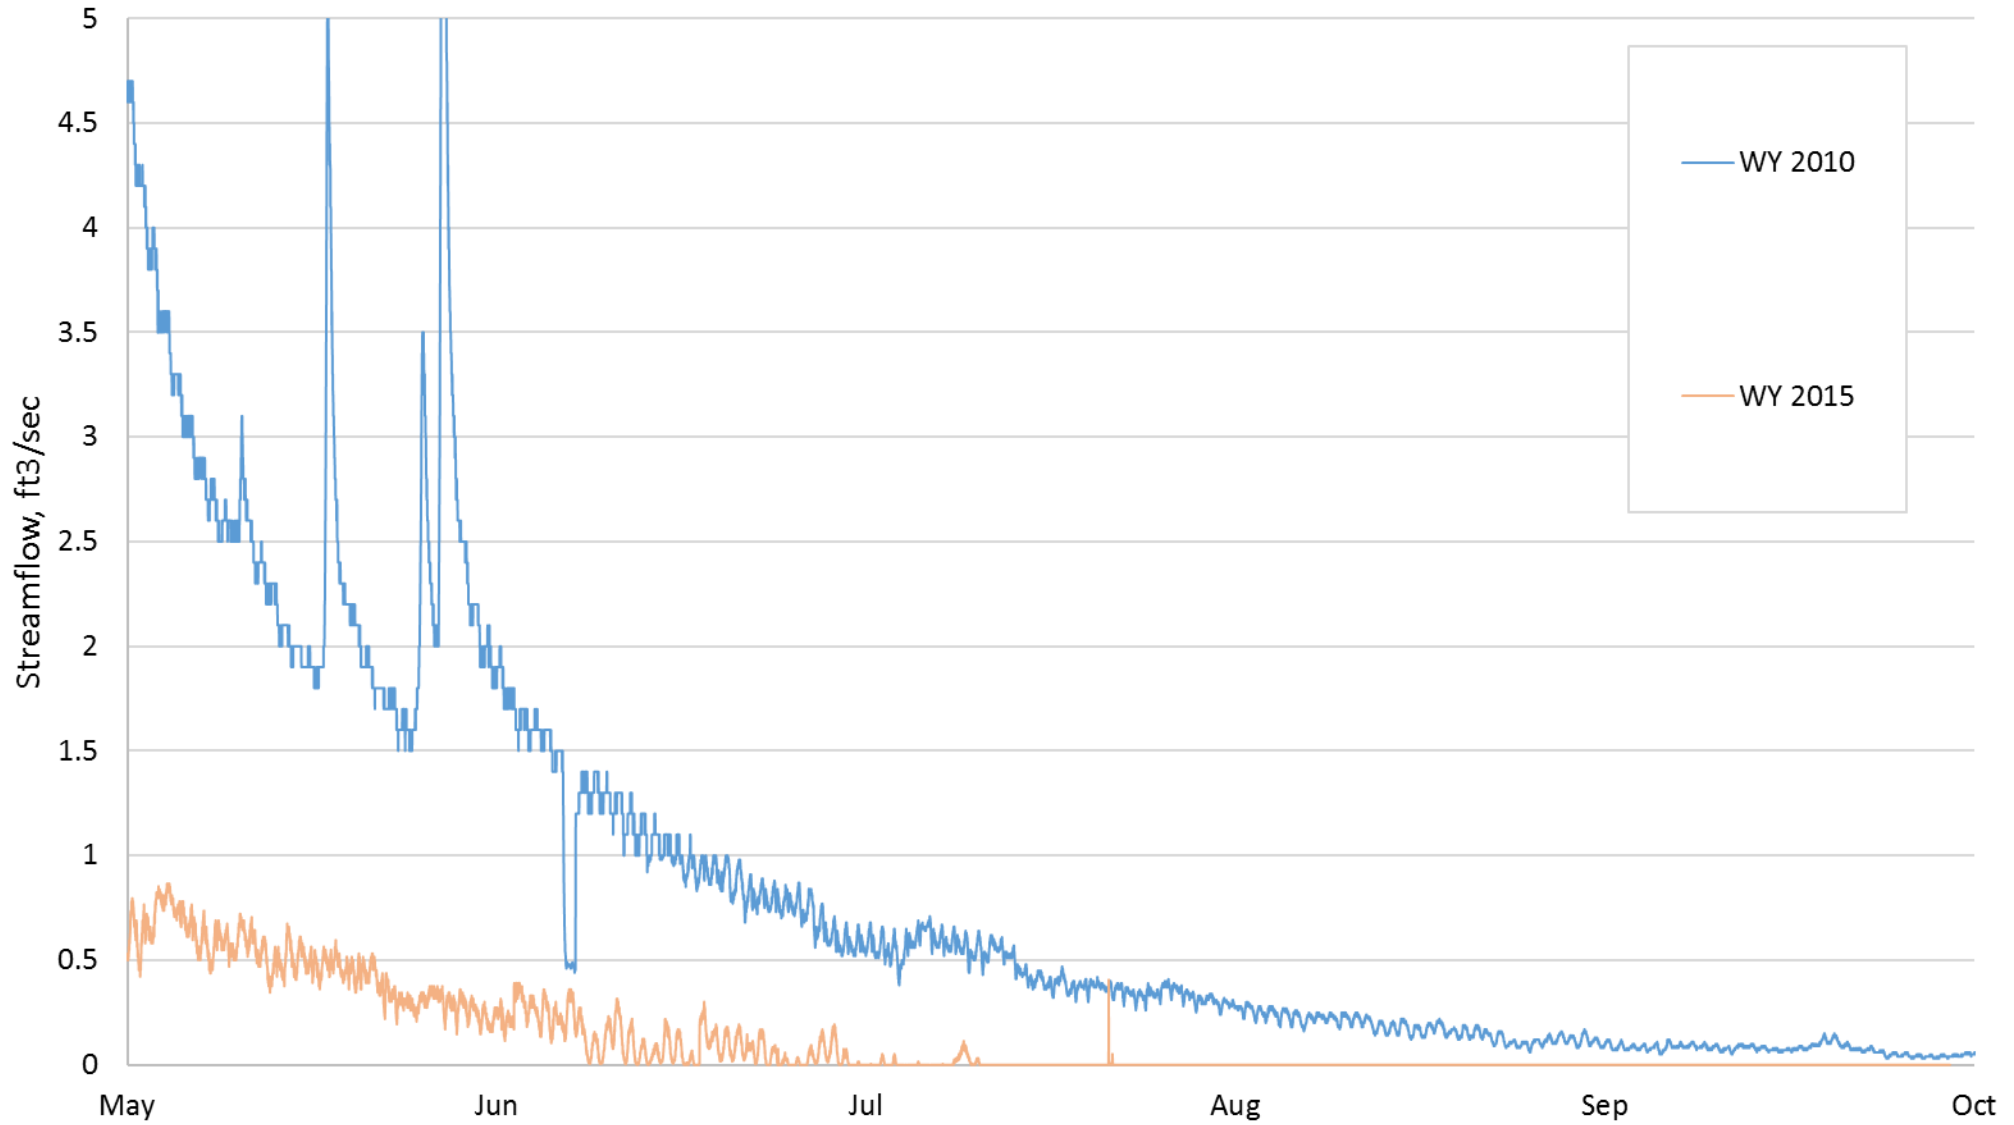

Green Valley - Streamflow, WY 2010 & 2012

Green Valley - Streamflow, WY 2010 & 2013

Green Valley - Streamflow, WY 2010 & 2014

Green Valley - Streamflow, WY 2010 & 2015

Green Valley - Streamflow, WY 2010 & 2016