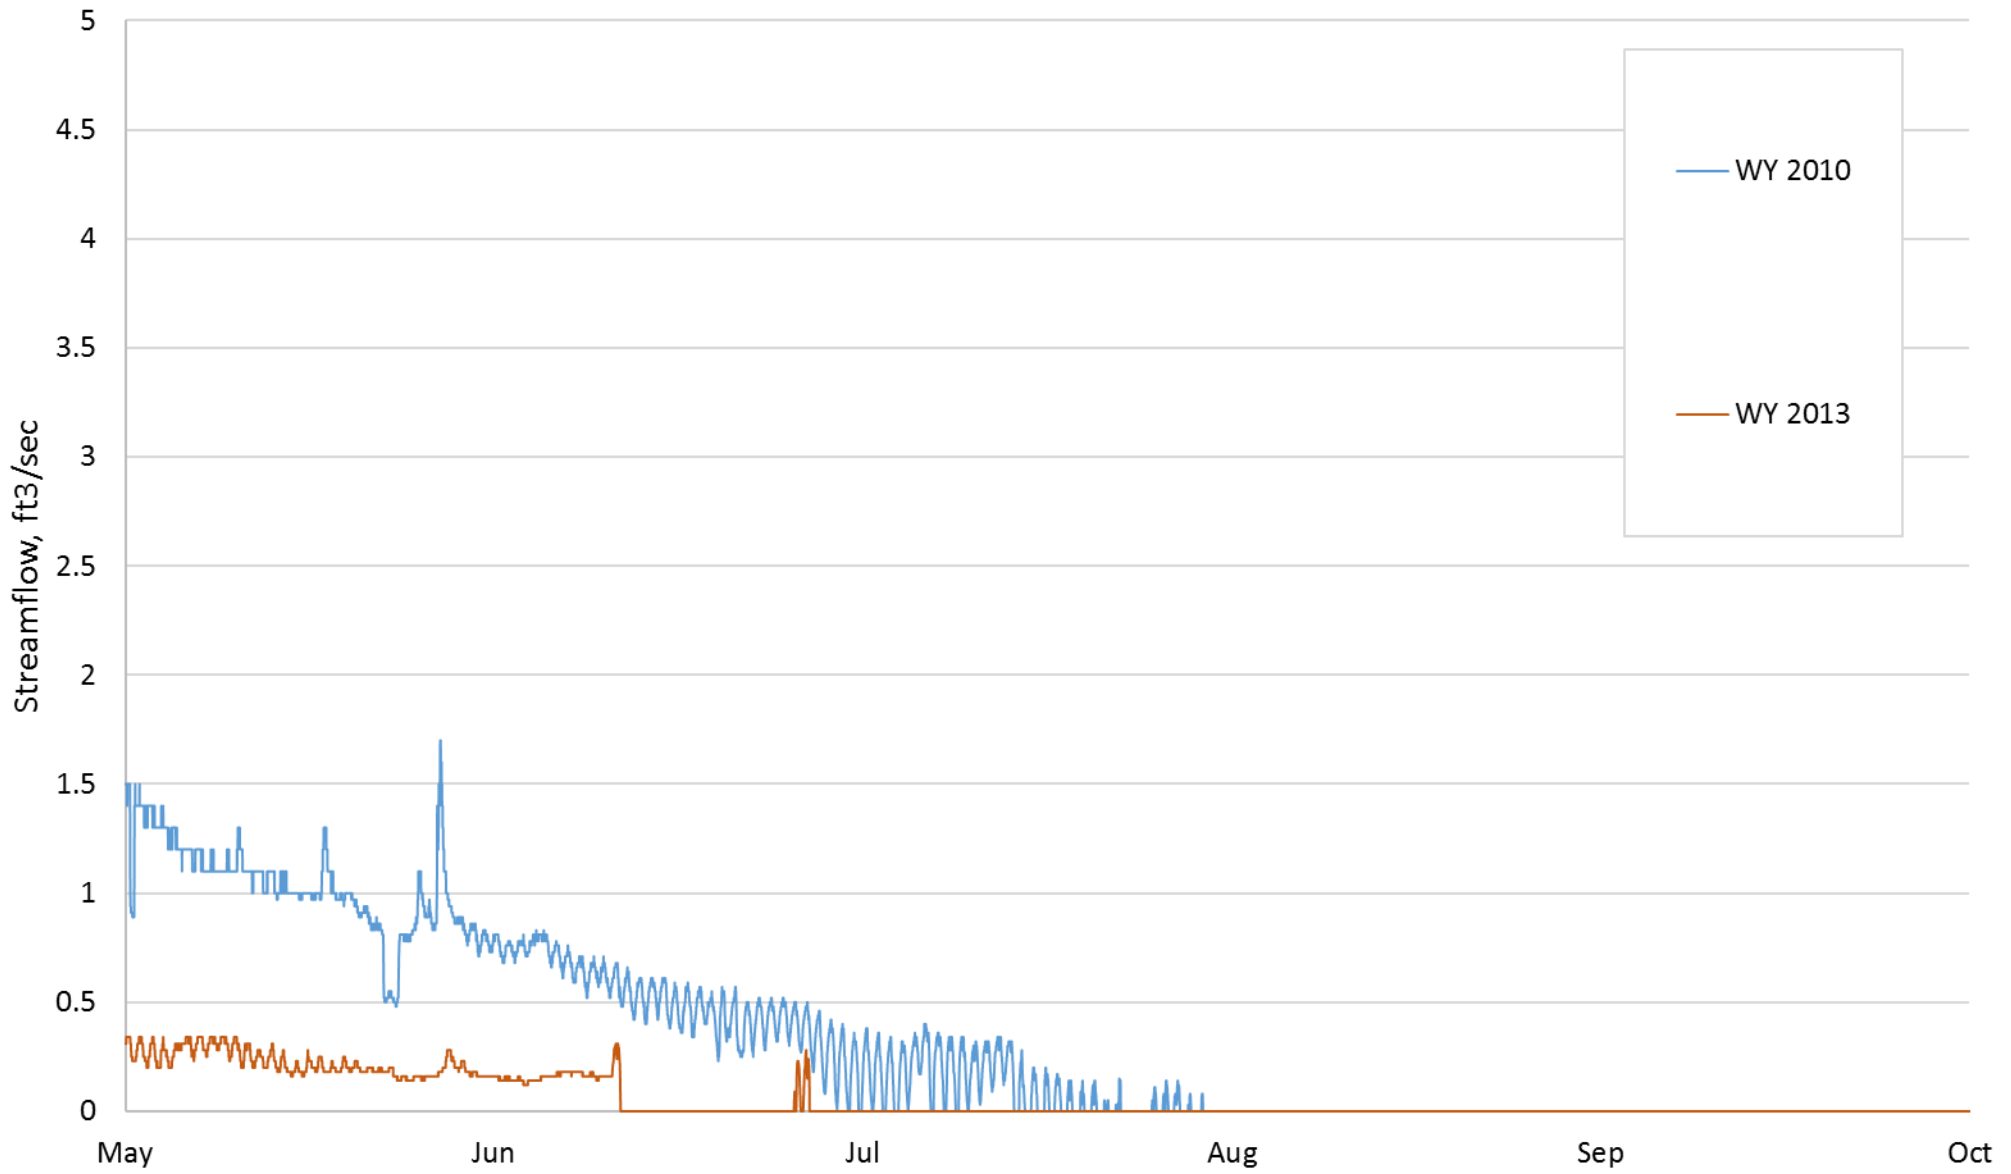

Grape Creek - Streamflow, All WYs

Grape Creek - Streamflow, WY 2010

Grape Creek - Streamflow, WY 2010 & 2011

Grape Creek - Streamflow, WY 2010 & 2012

Grape Creek - Streamflow, WY 2010 & 2013

Grape Creek - Streamflow, WY 2010 & 2017