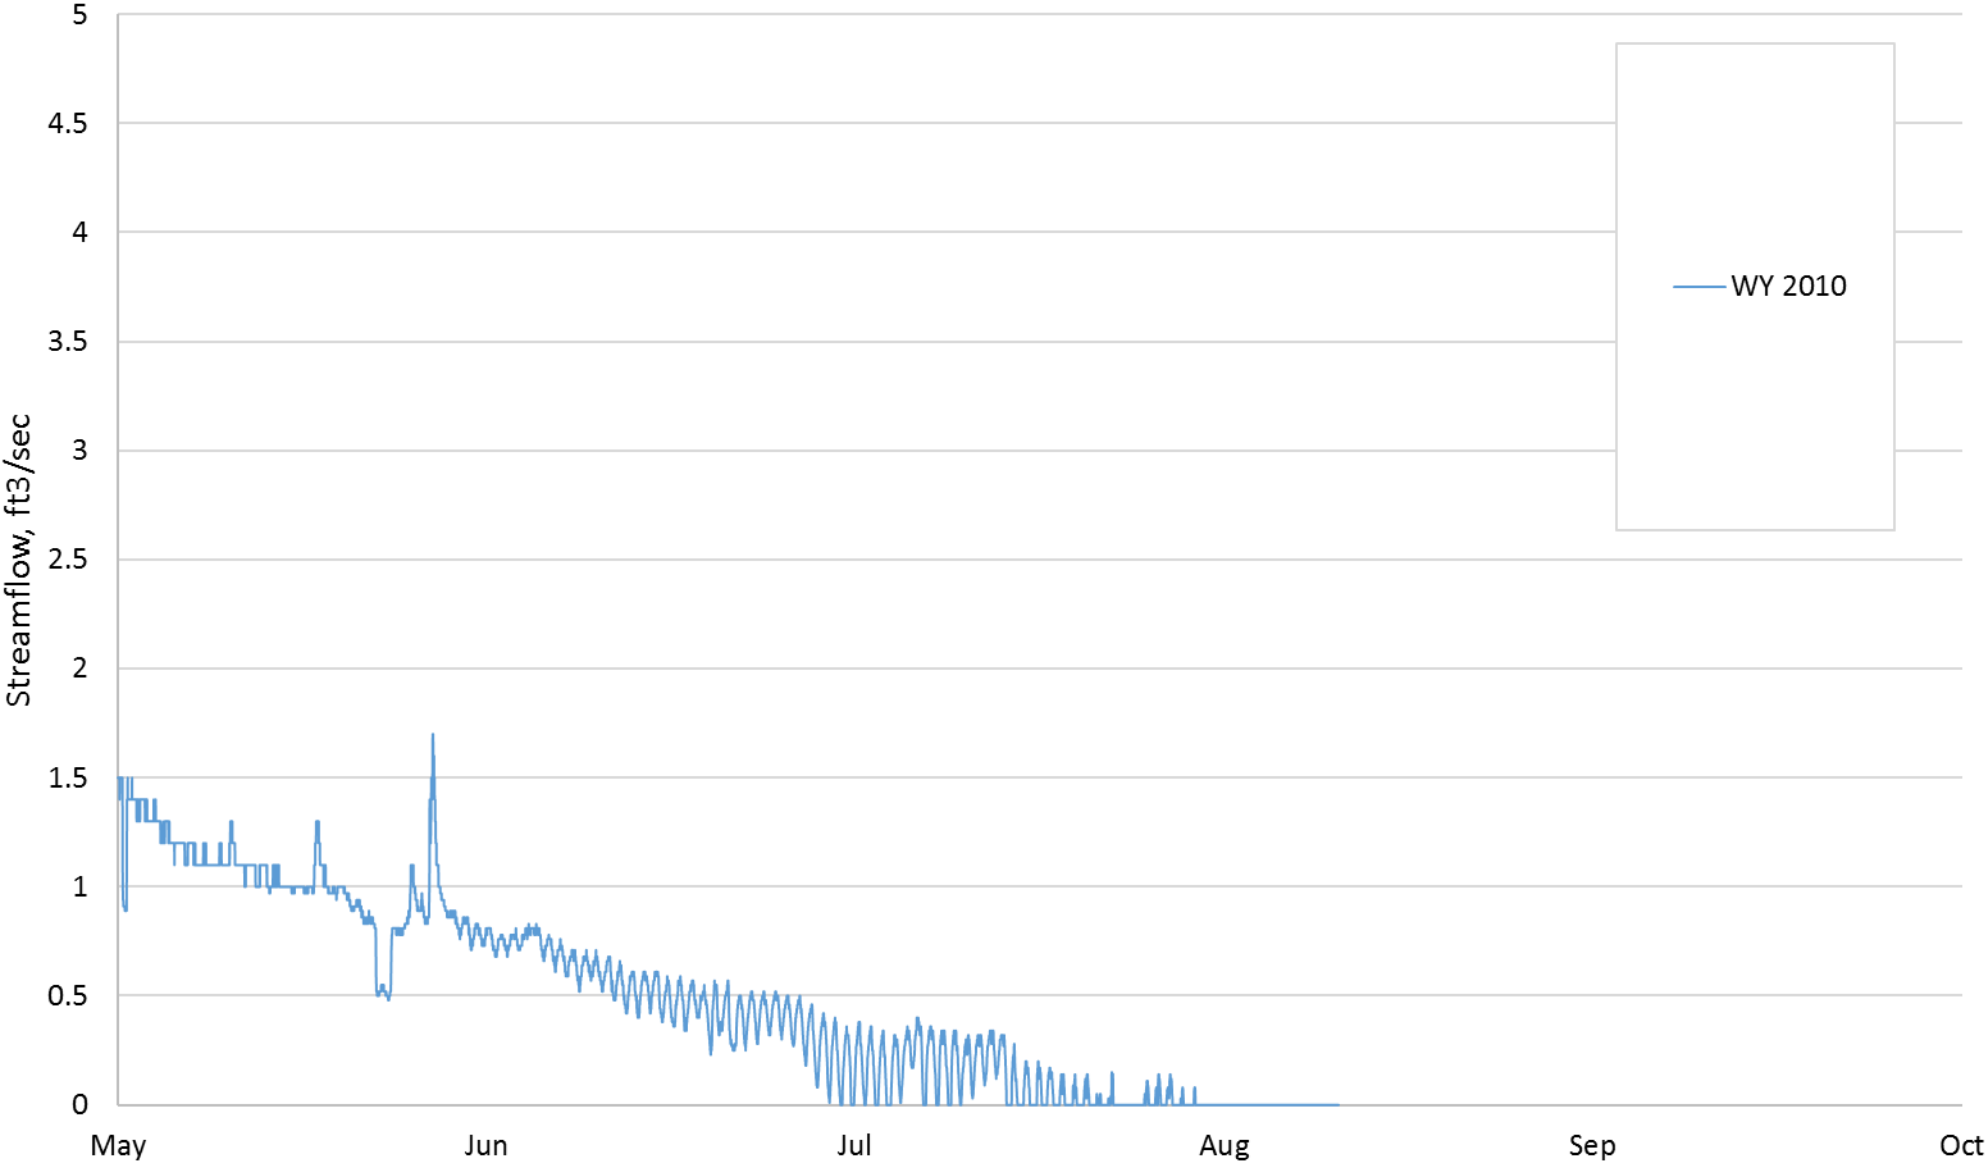

Grape Creek - Streamflow, All WYs

Grape Creek - Streamflow, WY 2010

Grape Creek - Streamflow, WY 2010 & 2011

Grape Creek - Streamflow, WY 2010 & 2012

Grape Creek - Streamflow, WY 2010 & 2013

Grape Creek - Streamflow, WY 2010 & 2017