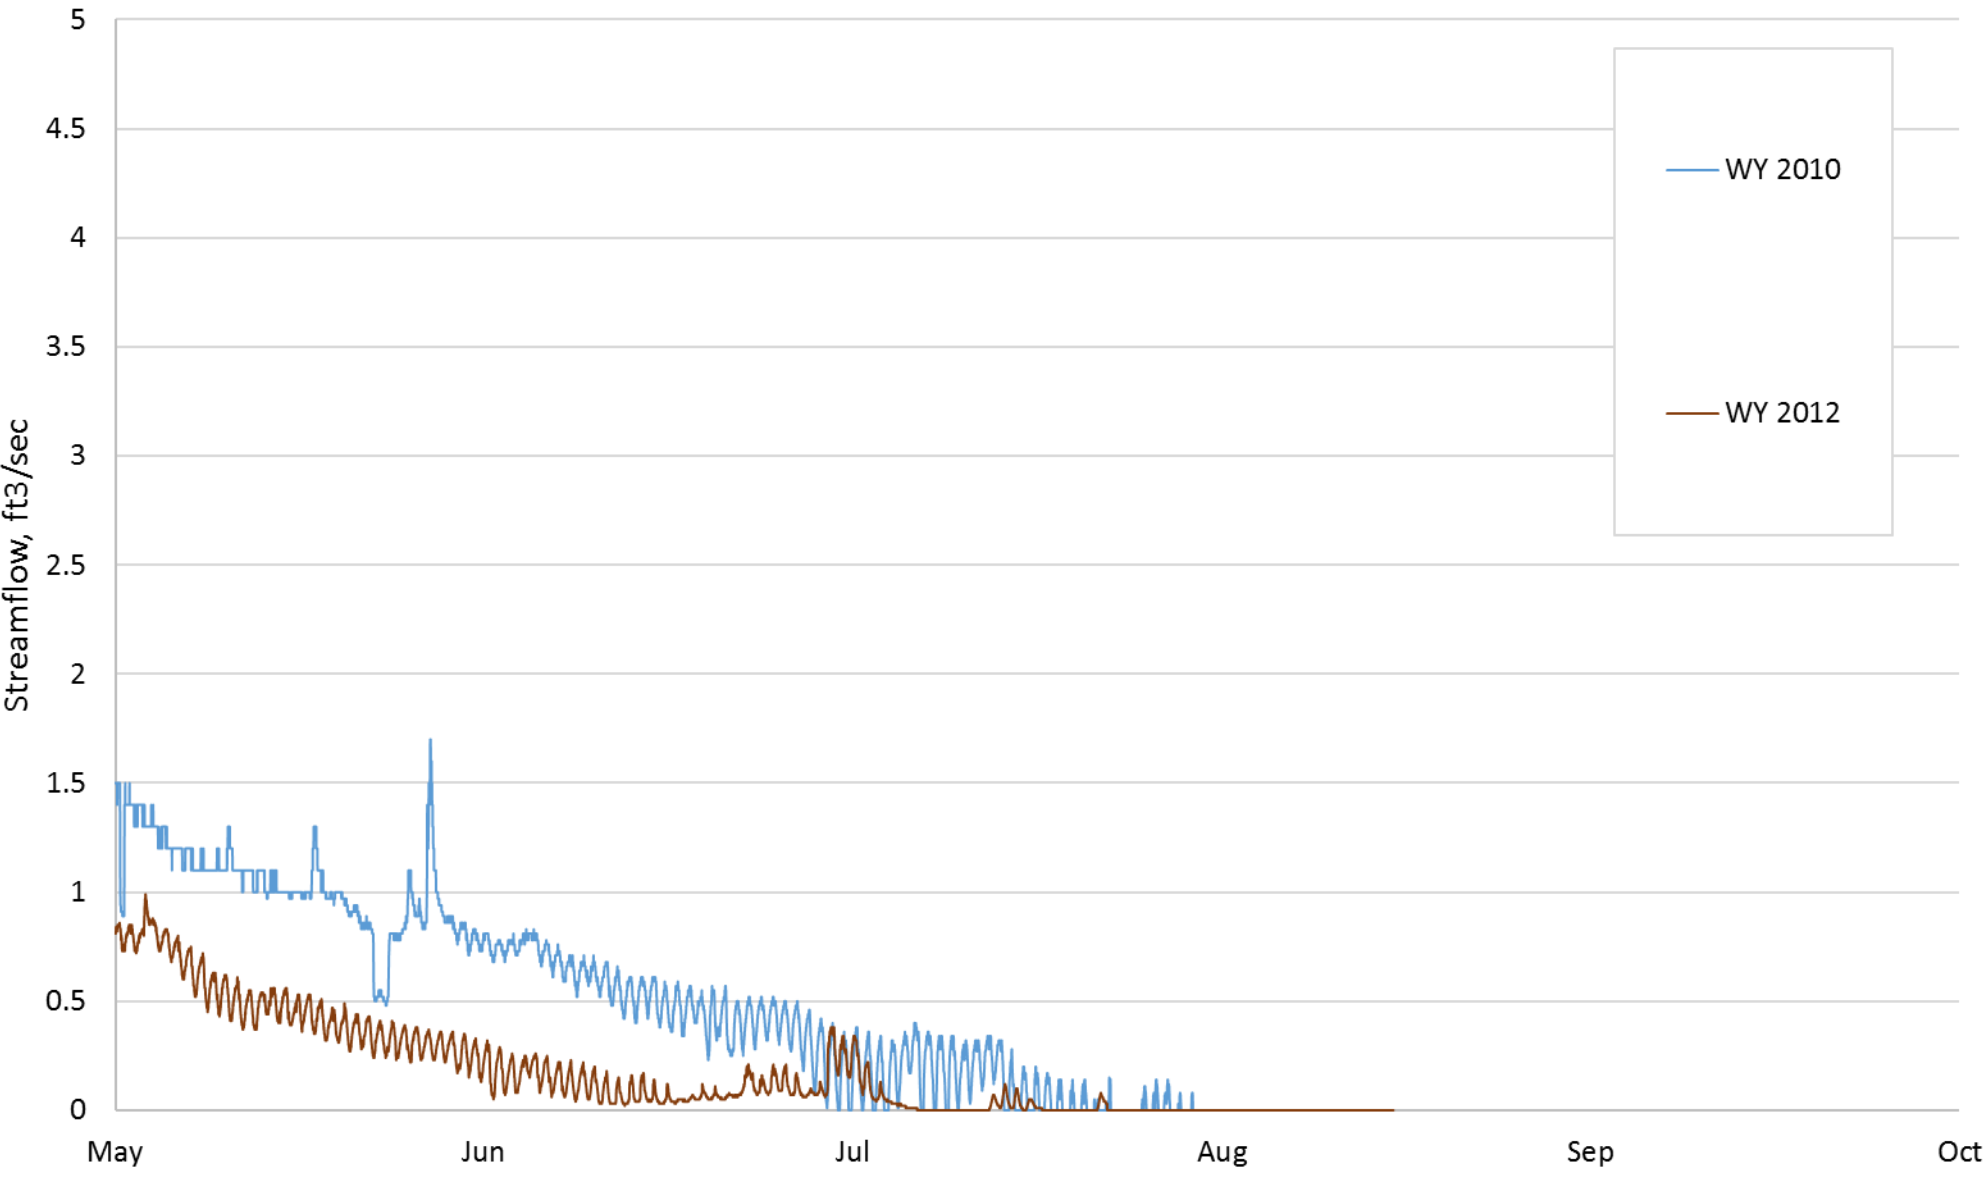

Grape Creek - Streamflow, All WYs

Grape Creek - Streamflow, WY 2010

Grape Creek - Streamflow, WY 2010 & 2011

Grape Creek - Streamflow, WY 2010 & 2012

Grape Creek - Streamflow, WY 2010 & 2013

Grape Creek - Streamflow, WY 2010 & 2017