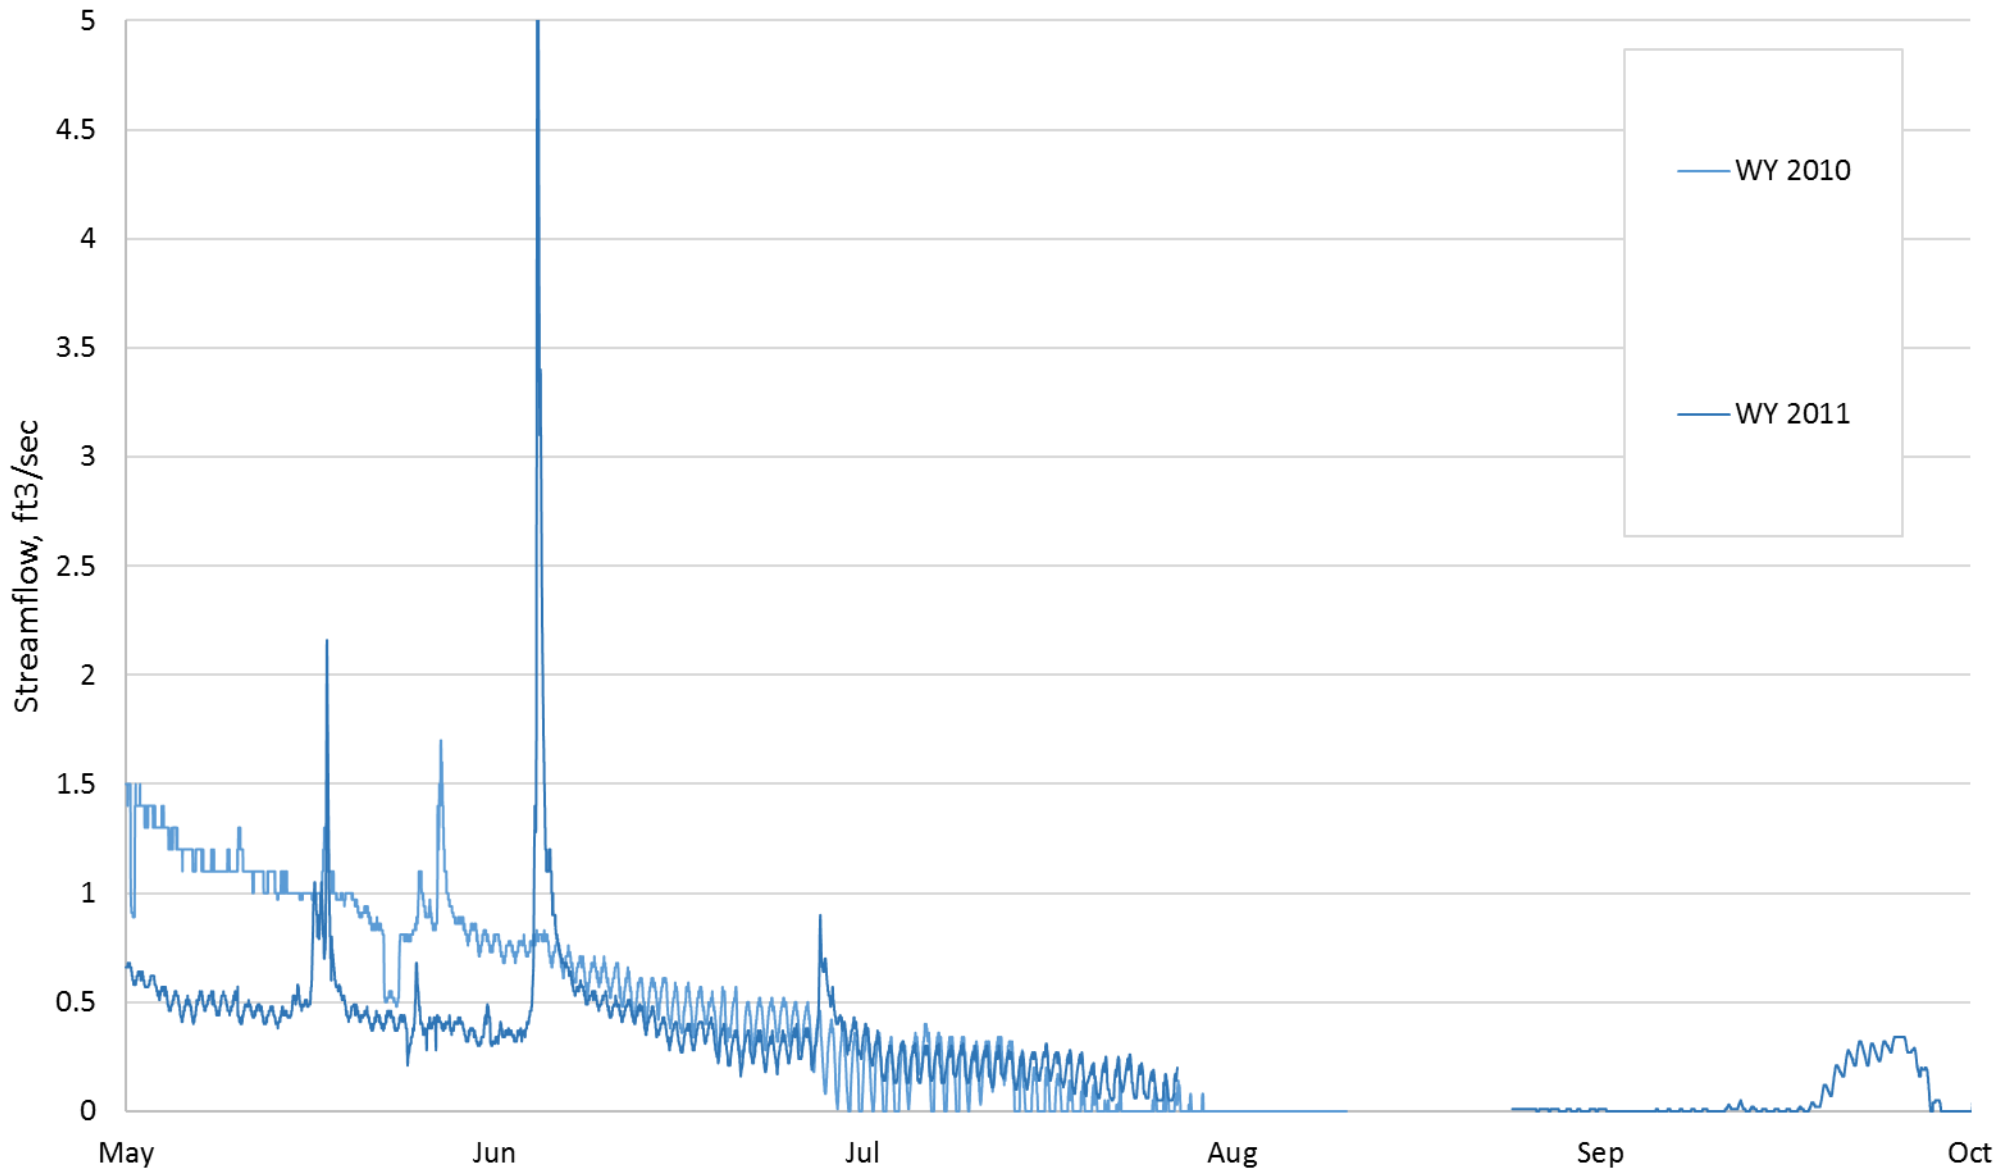

Grape Creek - Streamflow, All WYs

Grape Creek - Streamflow, WY 2010

Grape Creek - Streamflow, WY 2010 & 2011

Grape Creek - Streamflow, WY 2010 & 2012

Grape Creek - Streamflow, WY 2010 & 2013

Grape Creek - Streamflow, WY 2010 & 2017