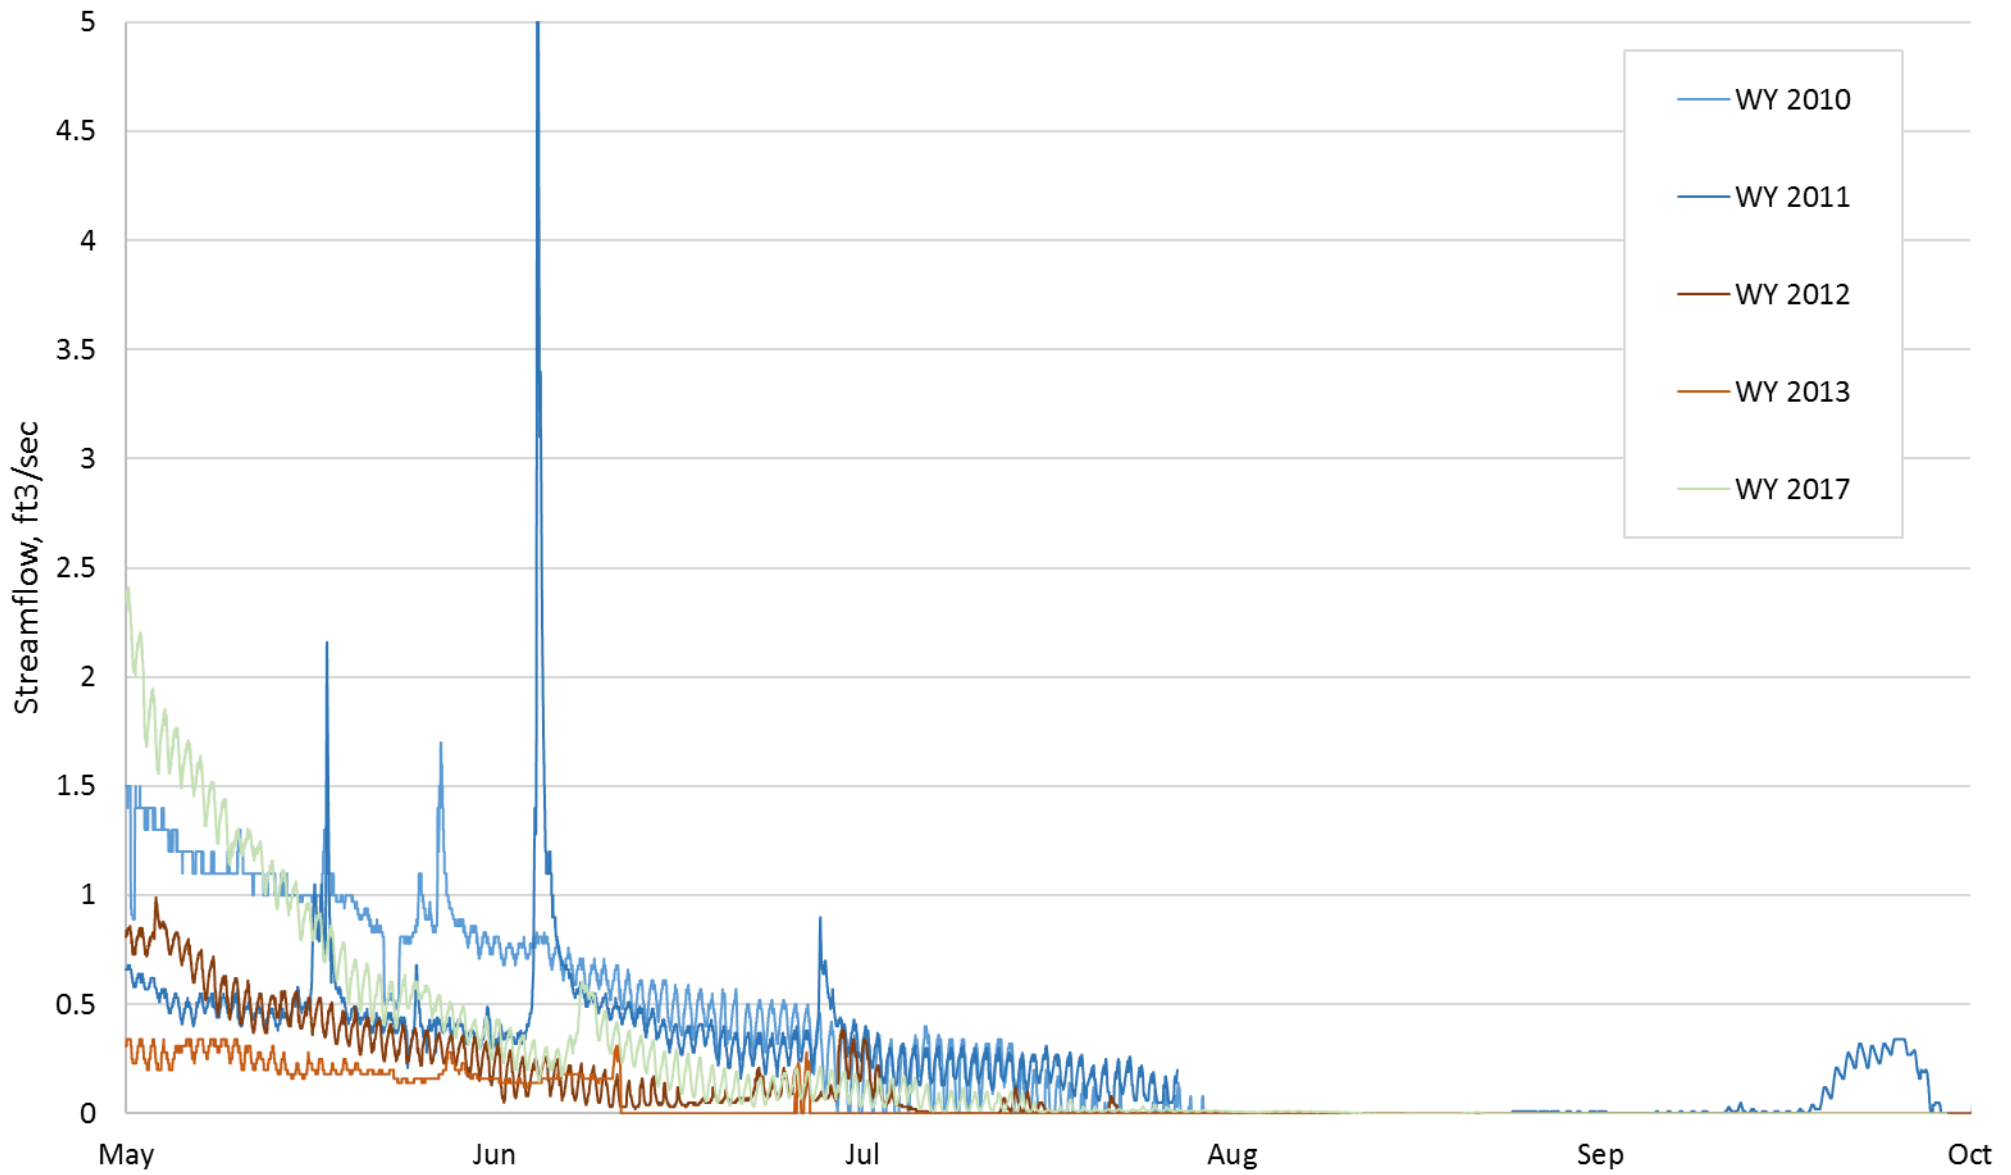

Grape Creek - Streamflow, All WYs

Grape Creek - Streamflow, WY 2010

Grape Creek - Streamflow, WY 2010 & 2011

Grape Creek - Streamflow, WY 2010 & 2012

Grape Creek - Streamflow, WY 2010 & 2013

Grape Creek - Streamflow, WY 2010 & 2017