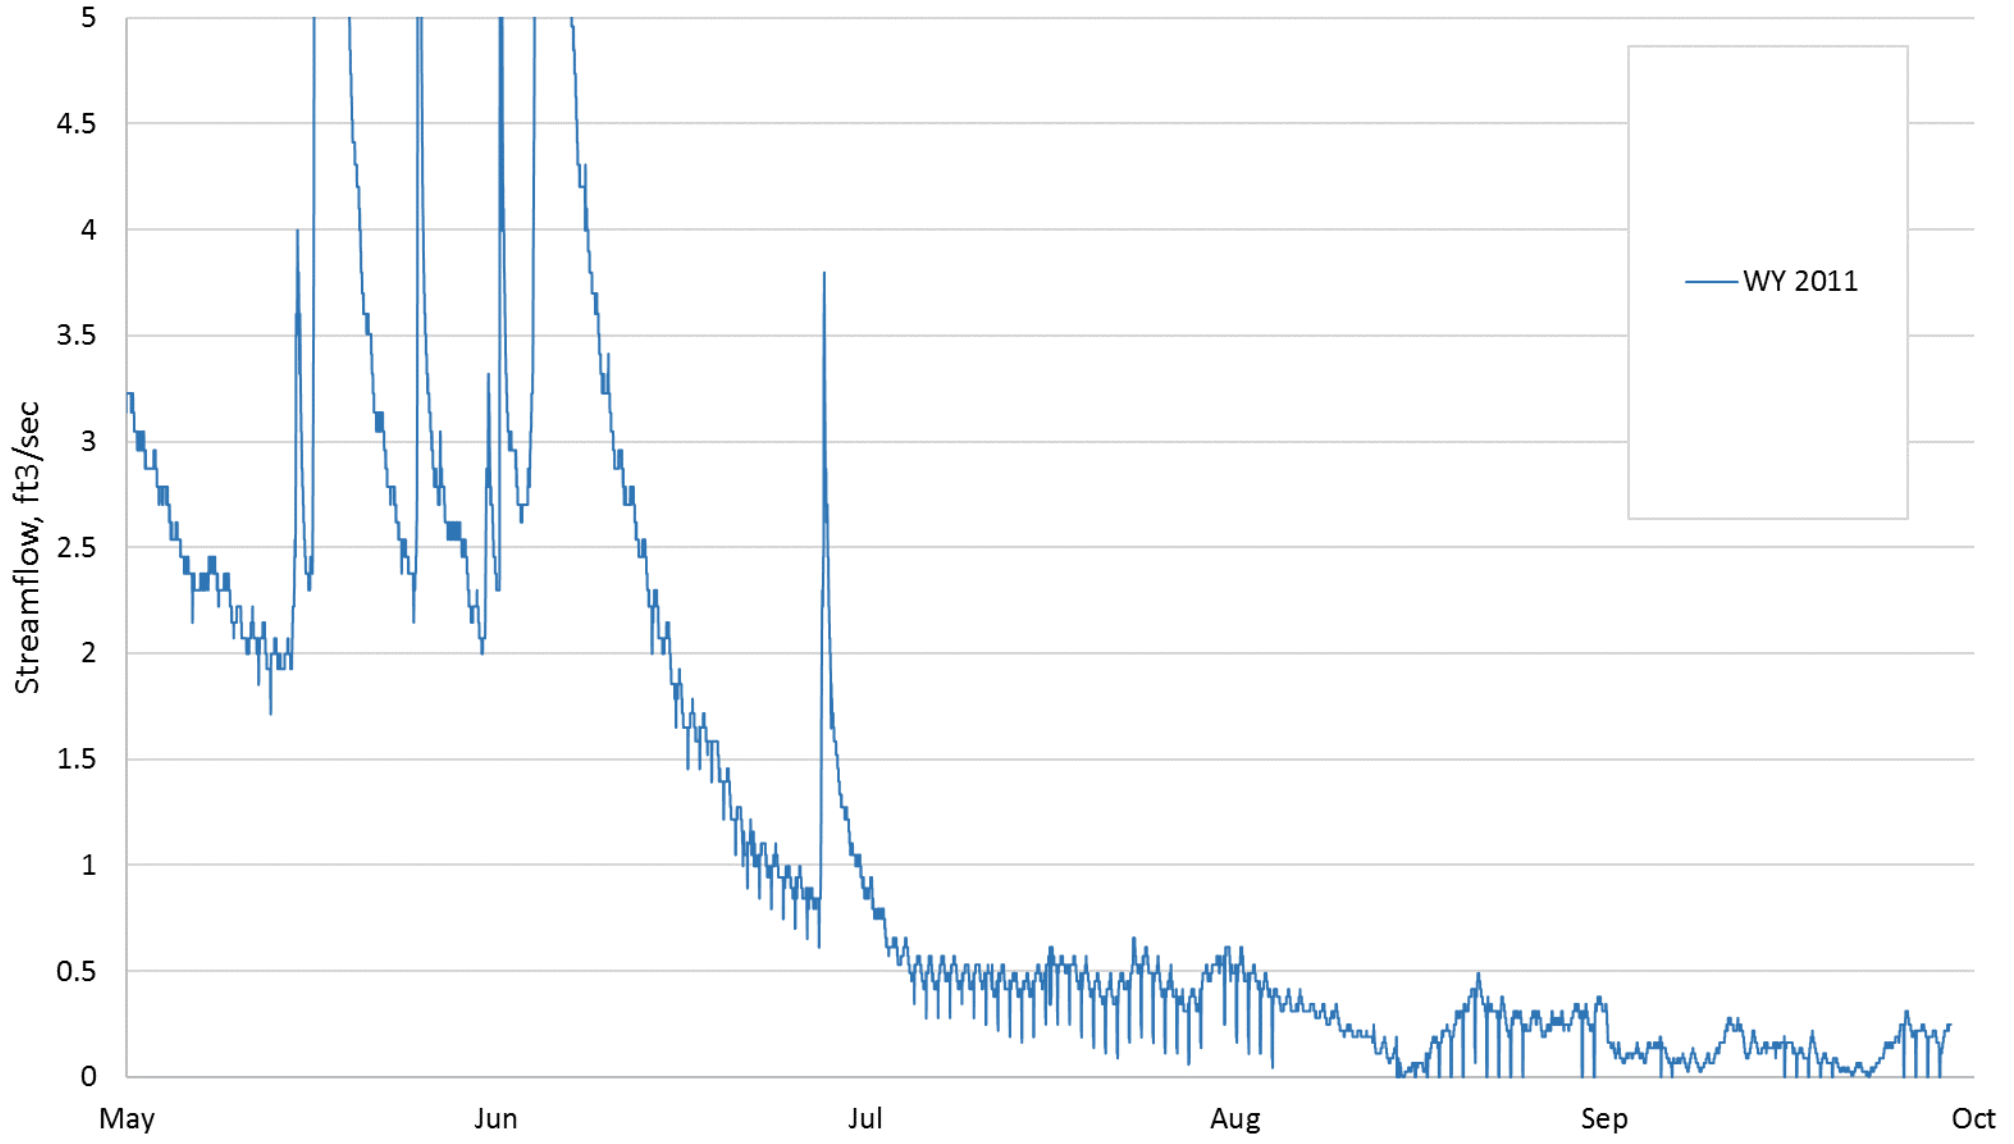

Dutch Bill Creek - Streamflow, All WYs

Dutch Bill Creek - Streamflow, WY 2011

Dutch Bill Creek - Streamflow, WY 2011-2012

Dutch Bill Creek - Streamflow, WY 2011 & 2013

Dutch Bill Creek - Streamflow, WY 2011 & 2014