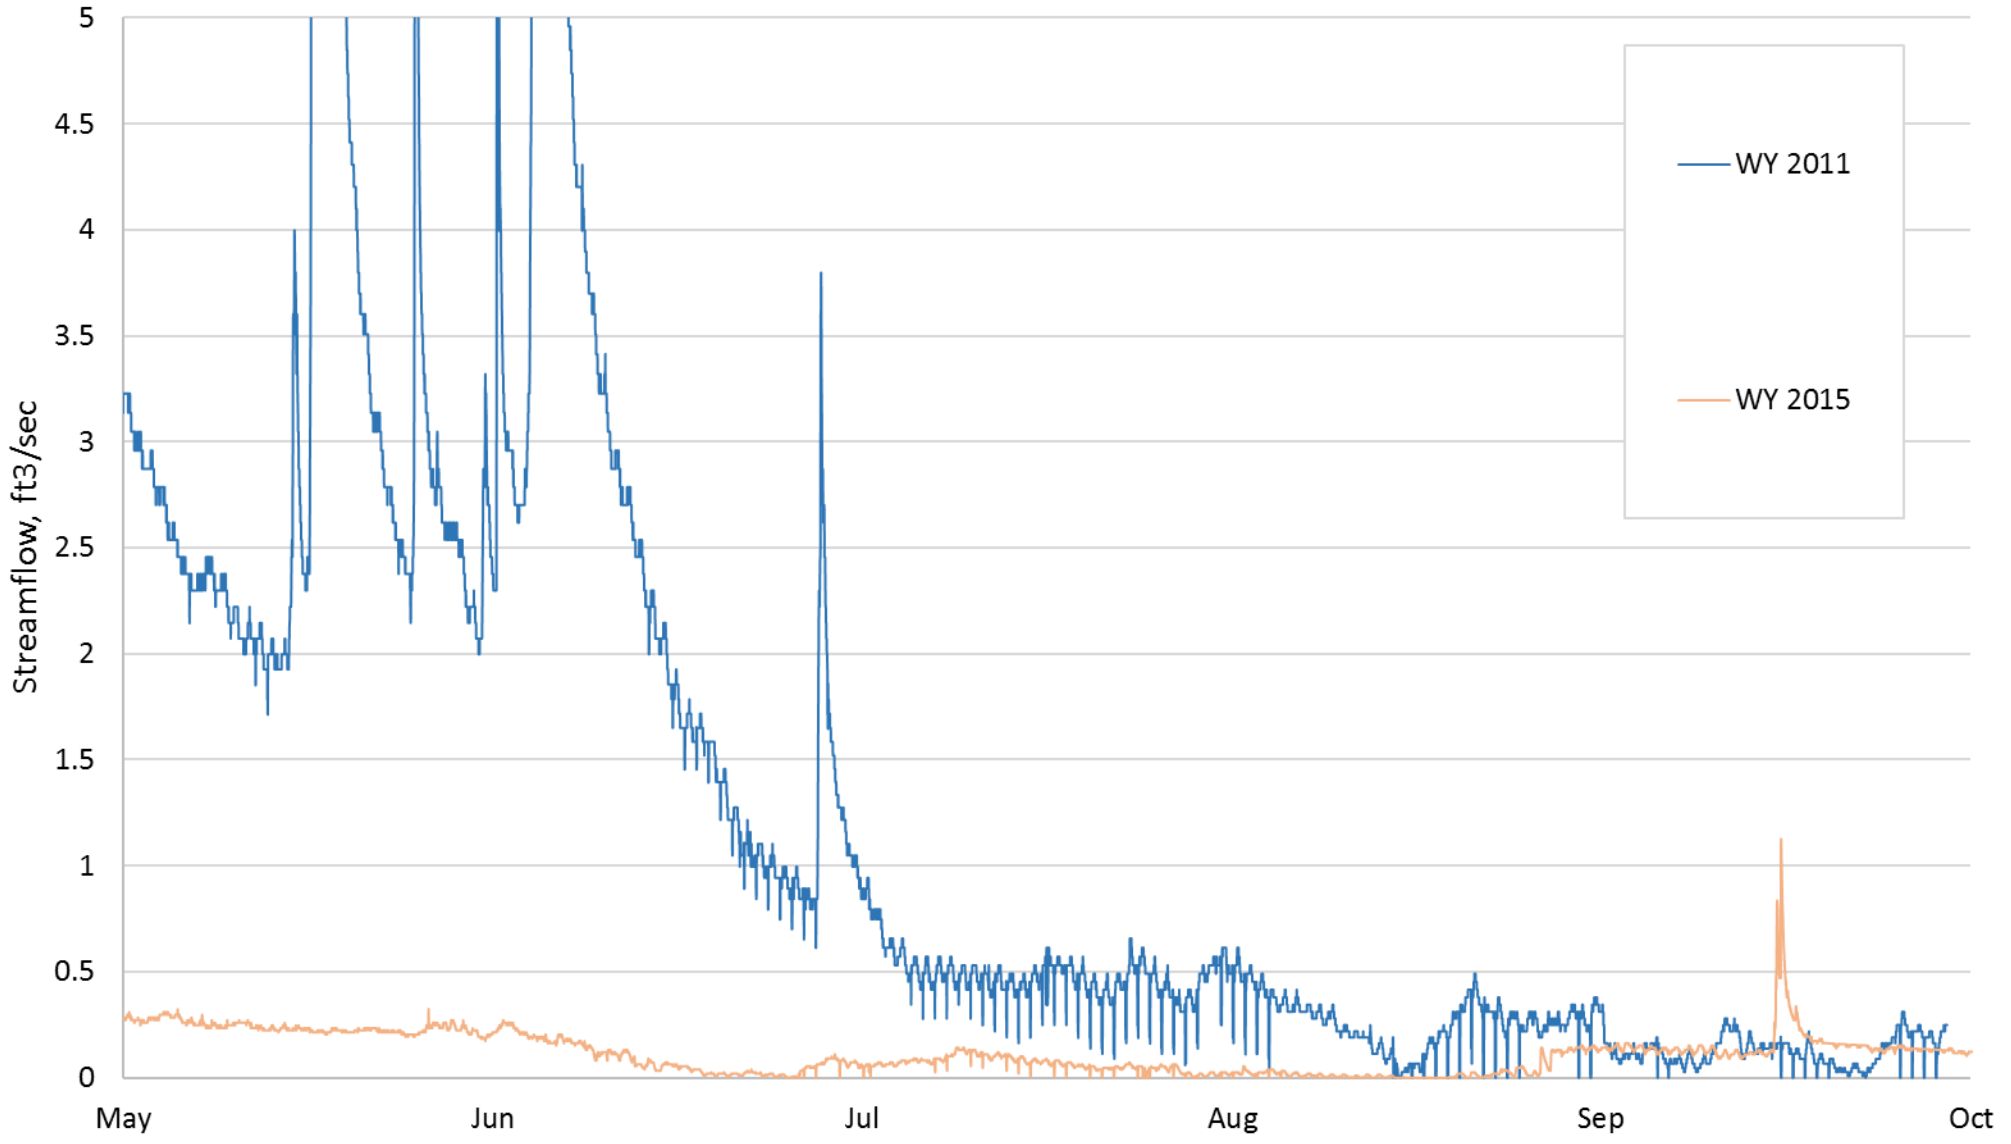

Dutch Bill Creek - Streamflow, WY 2011 & 2016

Dutch Bill Creek - Streamflow, WY 2011 & 2015