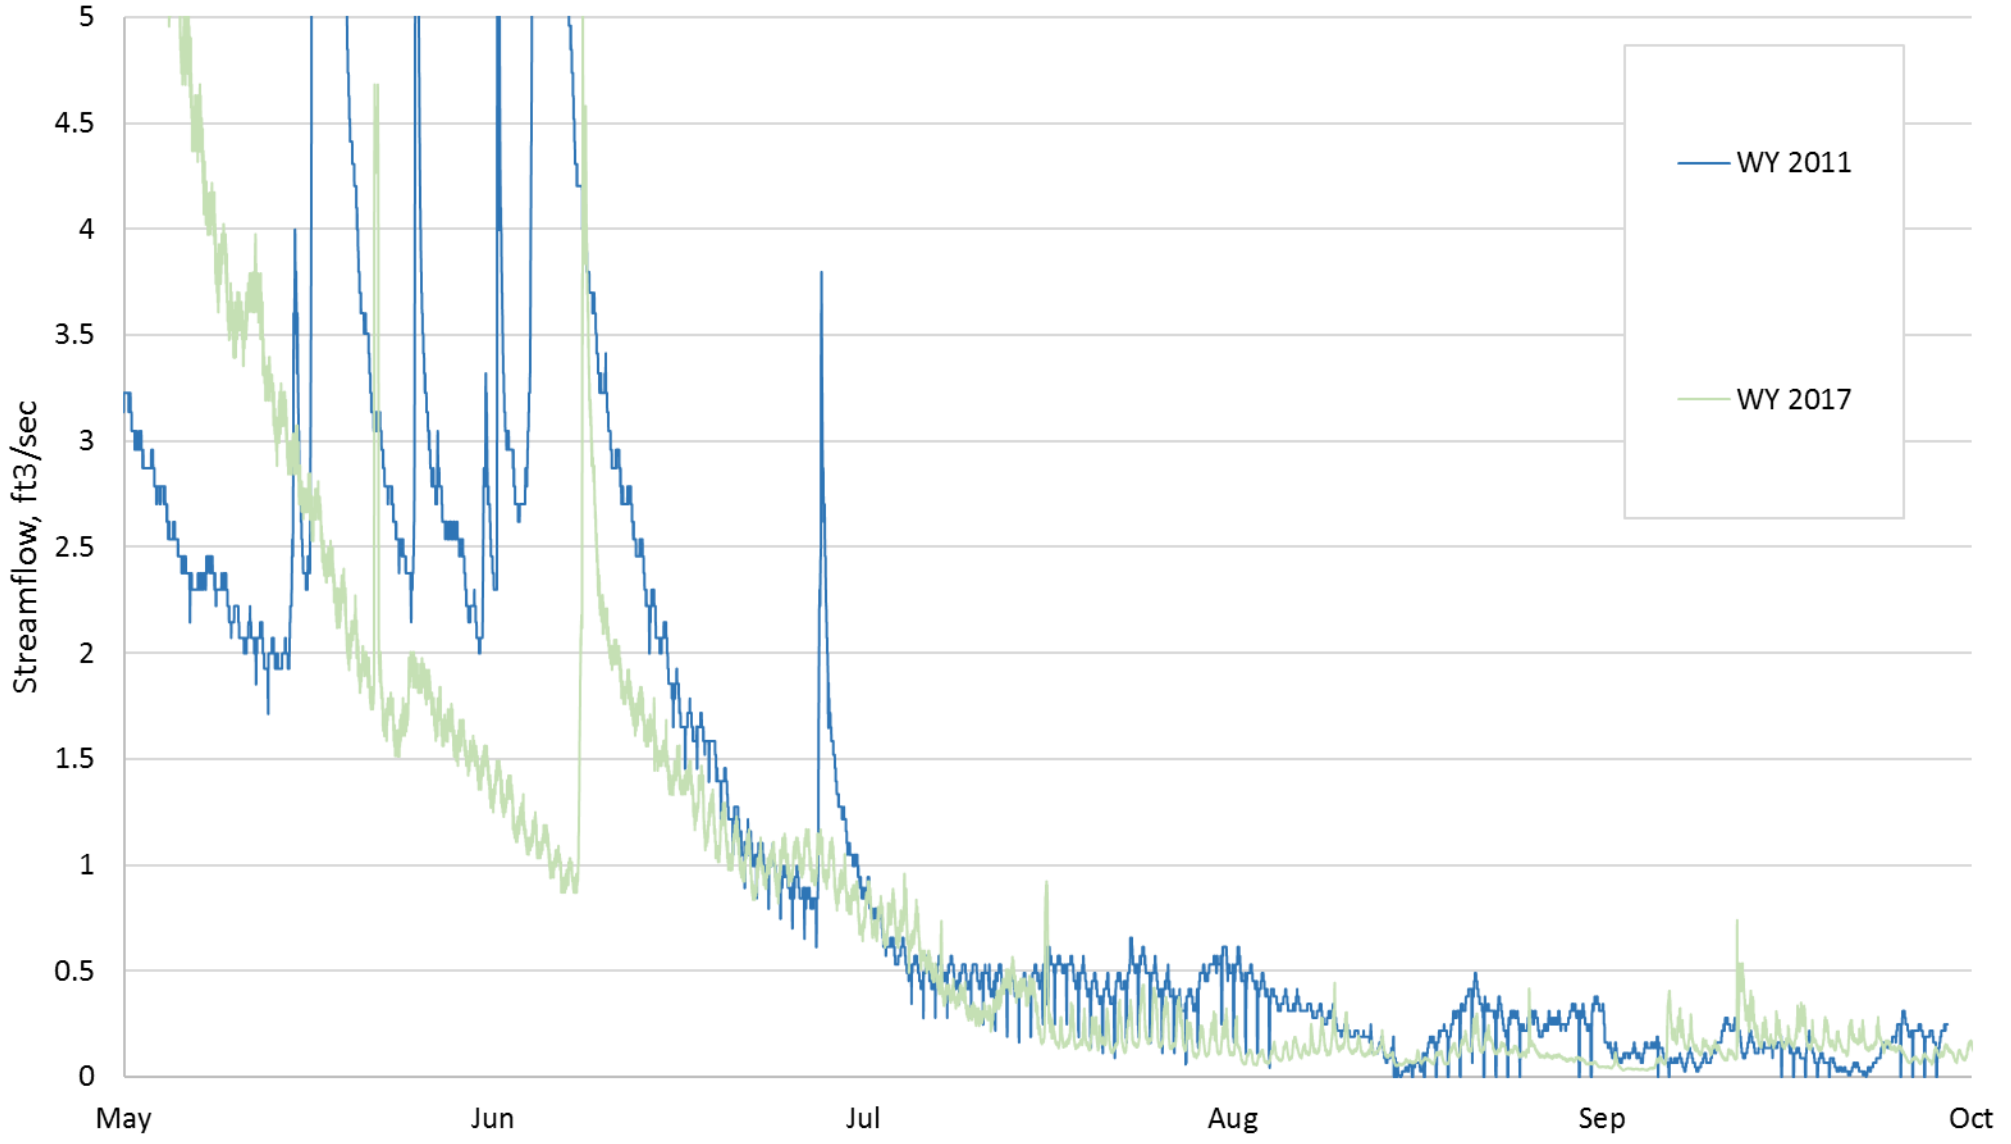

Dutch Bill Creek - Streamflow, before and after project

Dutch Bill Creek - Streamflow, WY 2011 & 2017