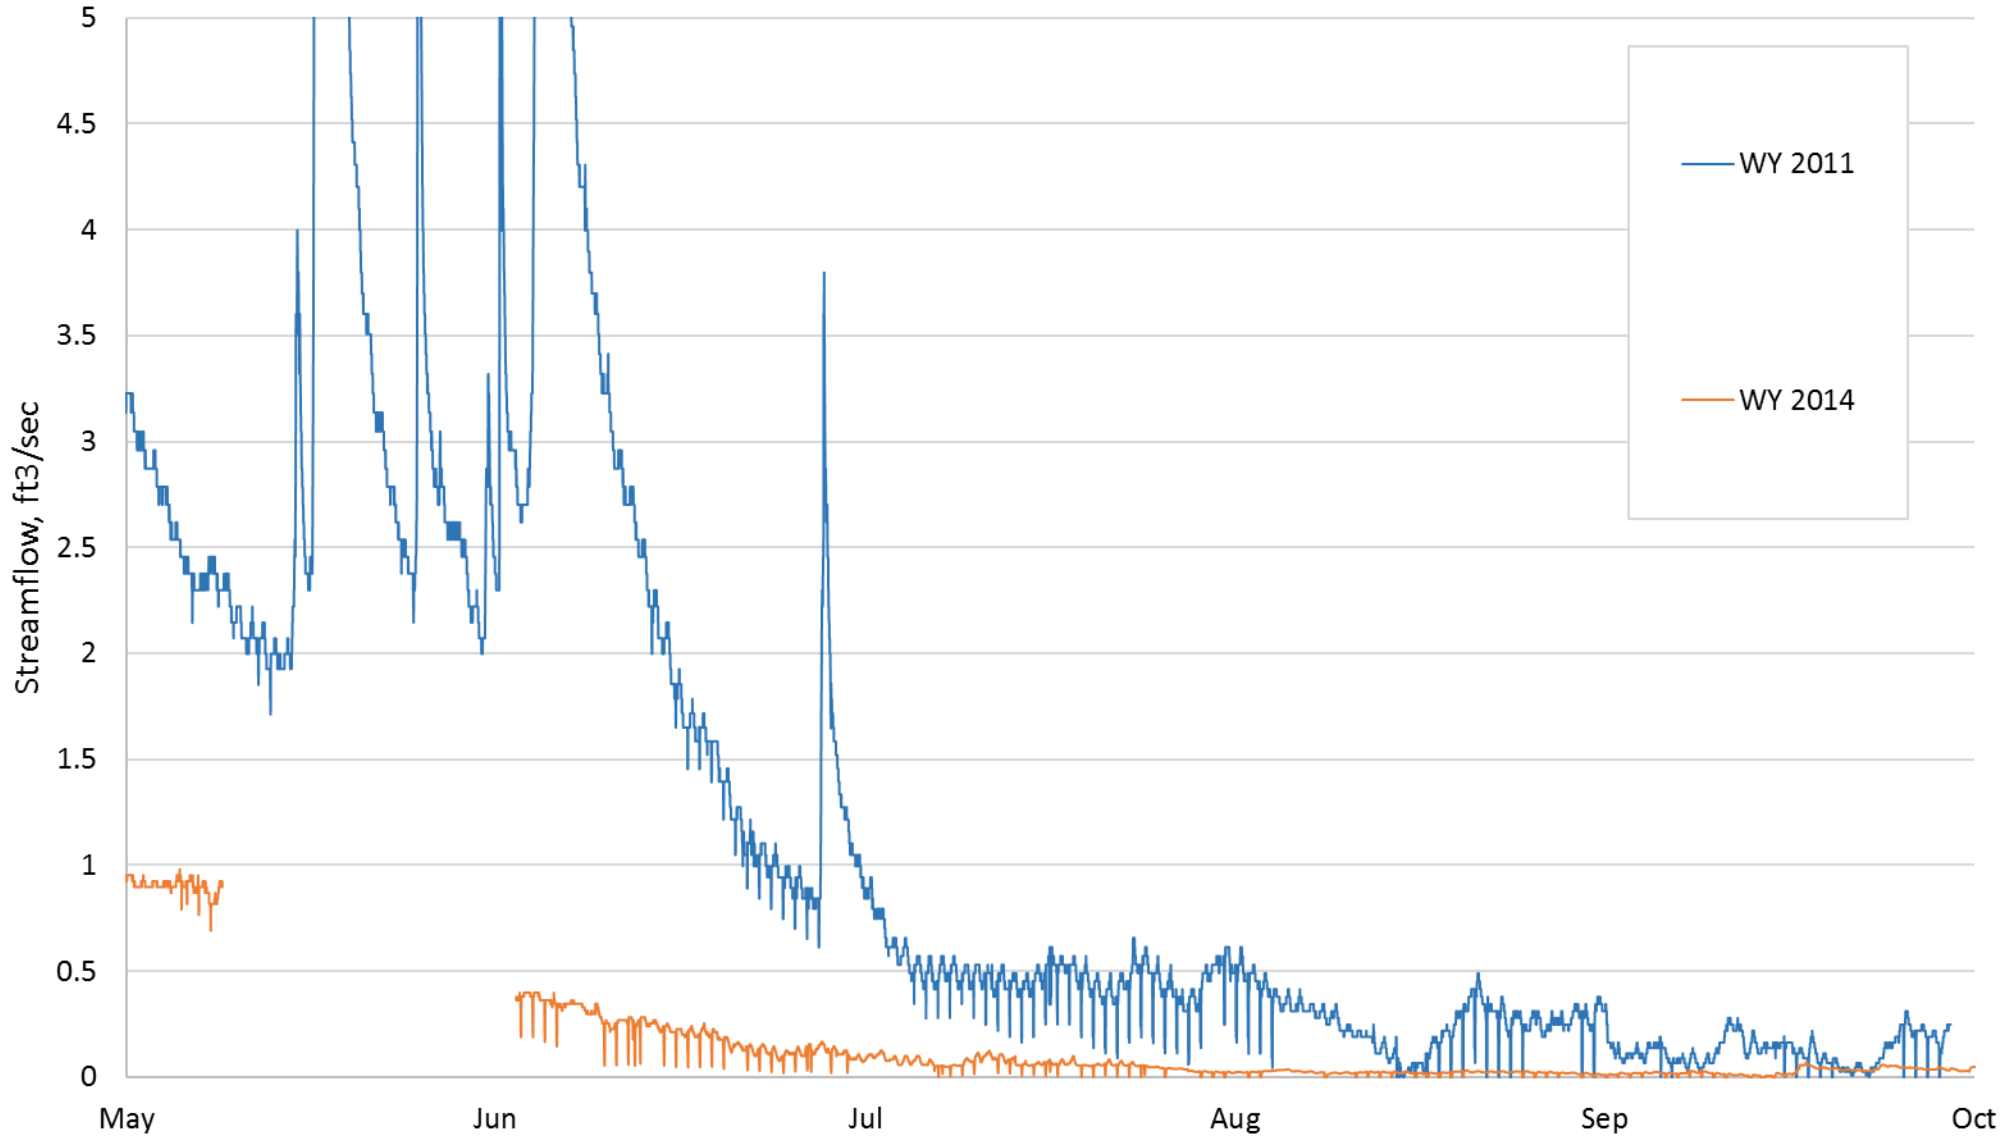

Dutch Bill Creek - Streamflow, All WYs

Dutch Bill Creek - Streamflow, WY 2011

Dutch Bill Creek - Streamflow, WY 2011-2012

Dutch Bill Creek - Streamflow, WY 2011 & 2013

Dutch Bill Creek - Streamflow, WY 2011 & 2014