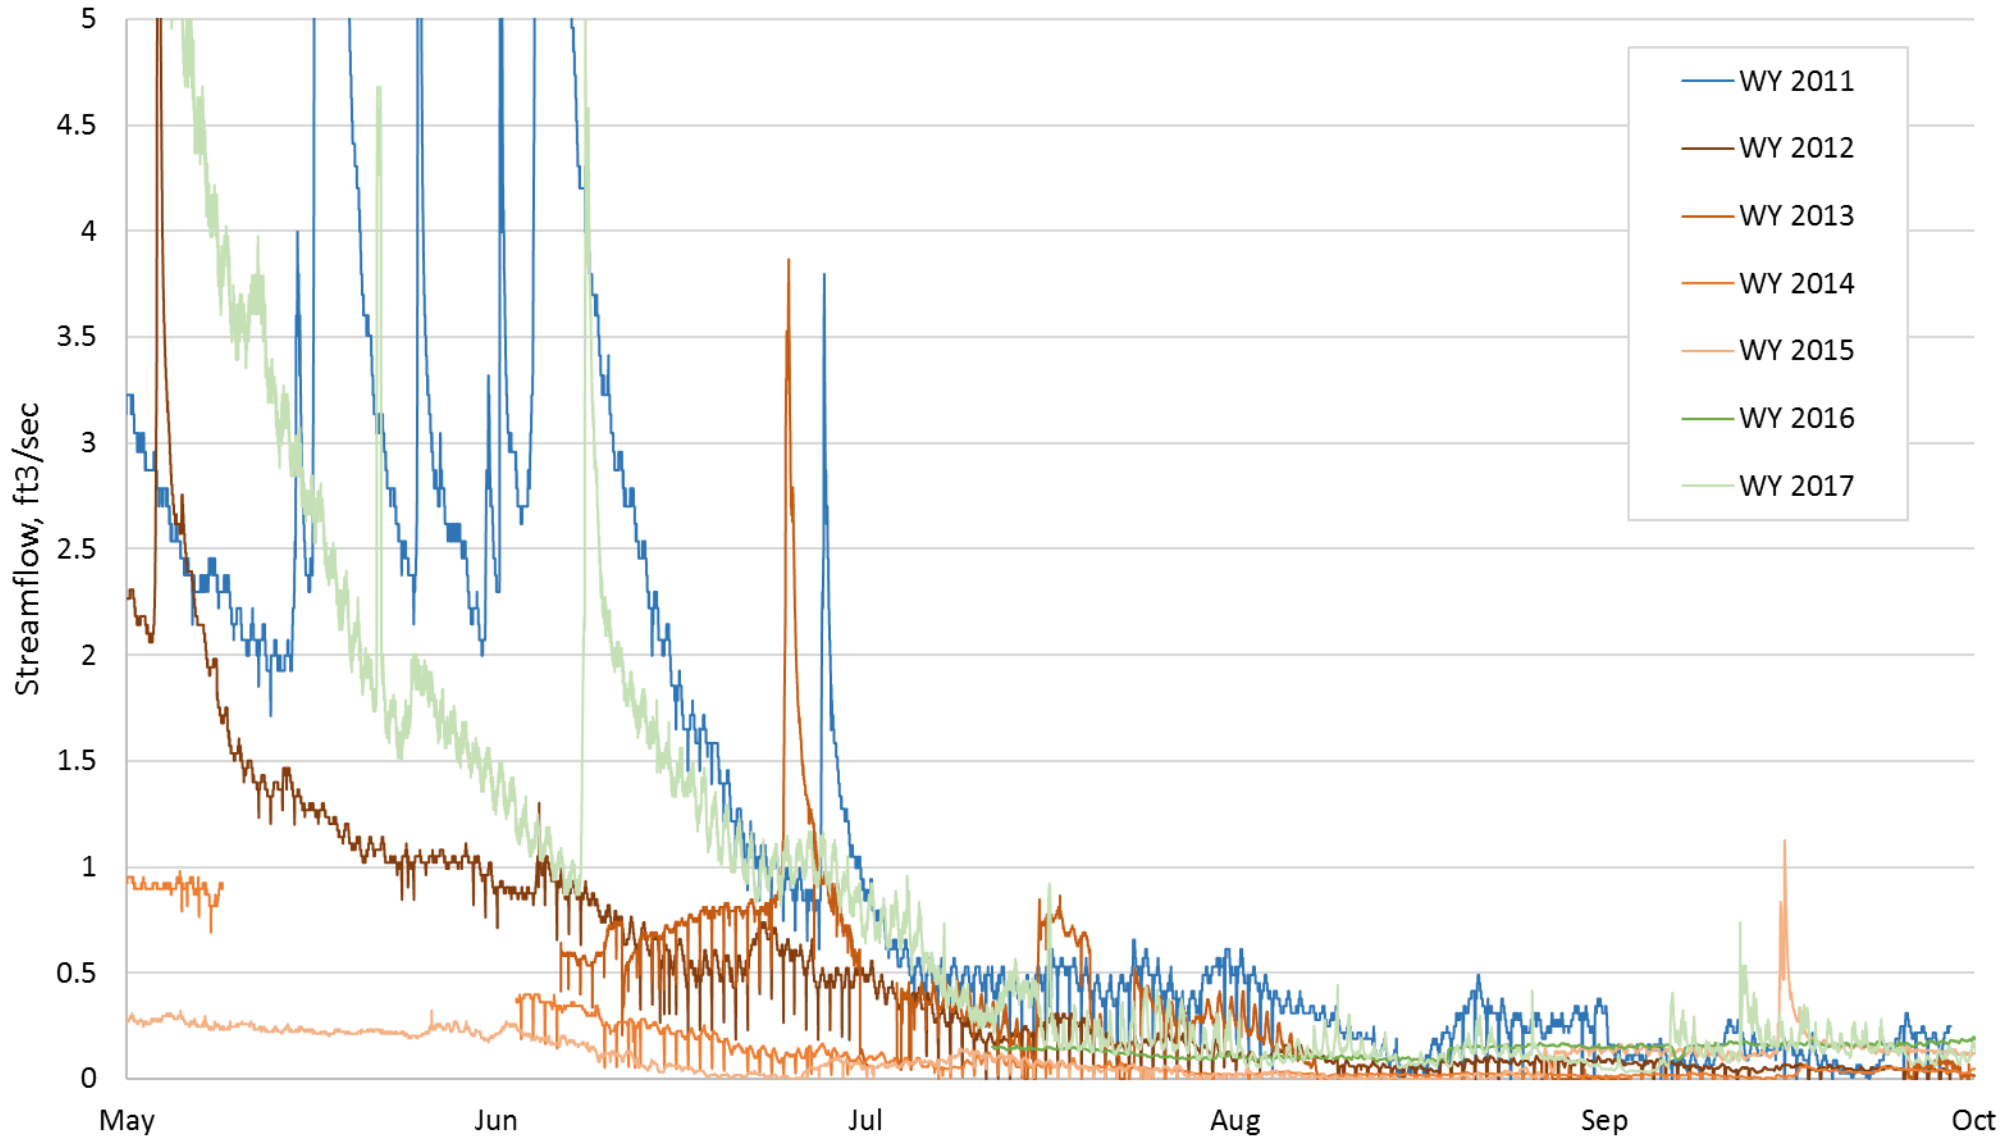

Dutch Bill Creek - Streamflow, All WYs

Dutch Bill Creek - Streamflow, WY 2011

Dutch Bill Creek - Streamflow, WY 2011-2012

Dutch Bill Creek - Streamflow, WY 2011 & 2013

Dutch Bill Creek - Streamflow, WY 2011 & 2014