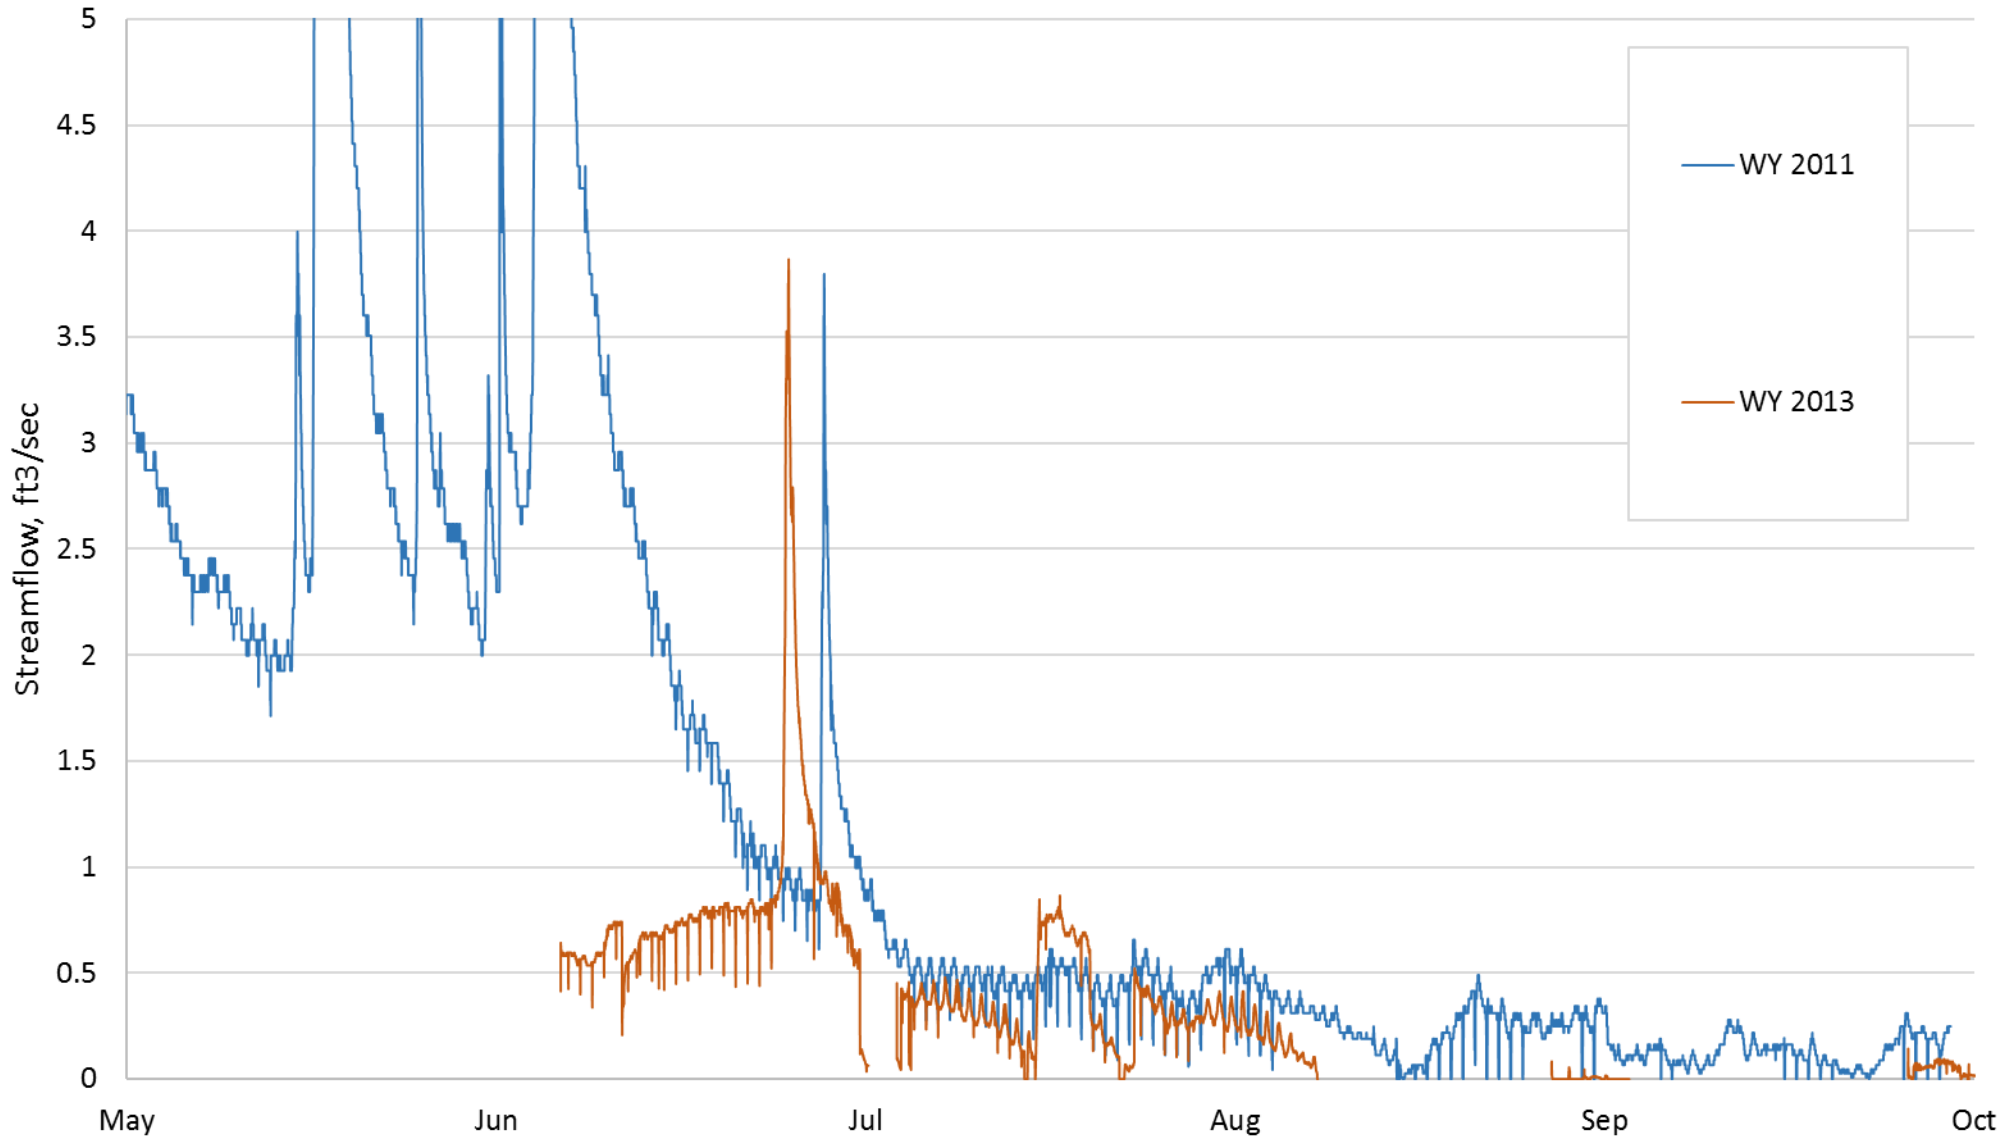

Dutch Bill Creek - Streamflow, All WYs

Dutch Bill Creek - Streamflow, WY 2011

Dutch Bill Creek - Streamflow, WY 2011-2012

Dutch Bill Creek - Streamflow, WY 2011 & 2013

Dutch Bill Creek - Streamflow, WY 2011 & 2014