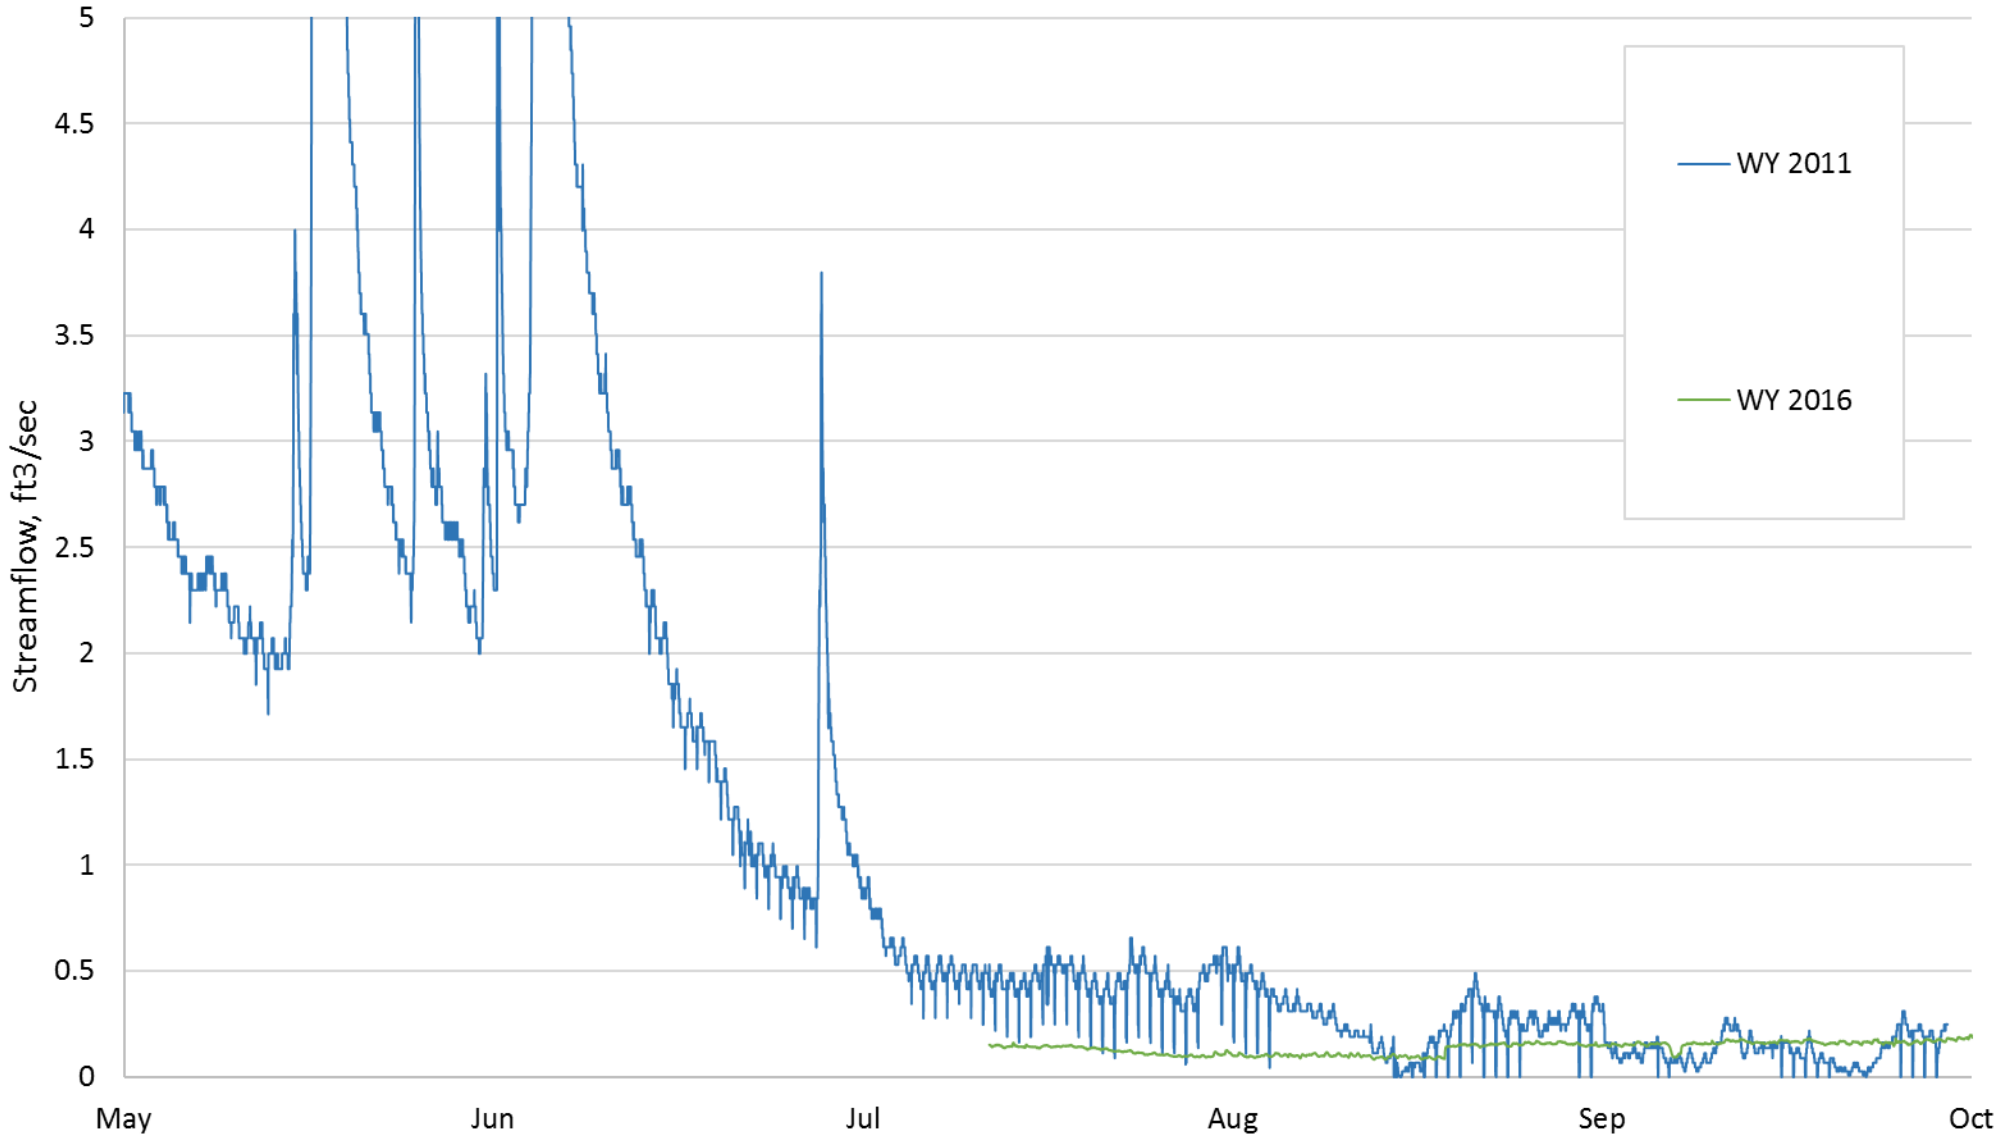

Dutch Bill Creek - Streamflow, WY 2011 & 2017

Dutch Bill Creek - Streamflow, WY 2011 & 2016