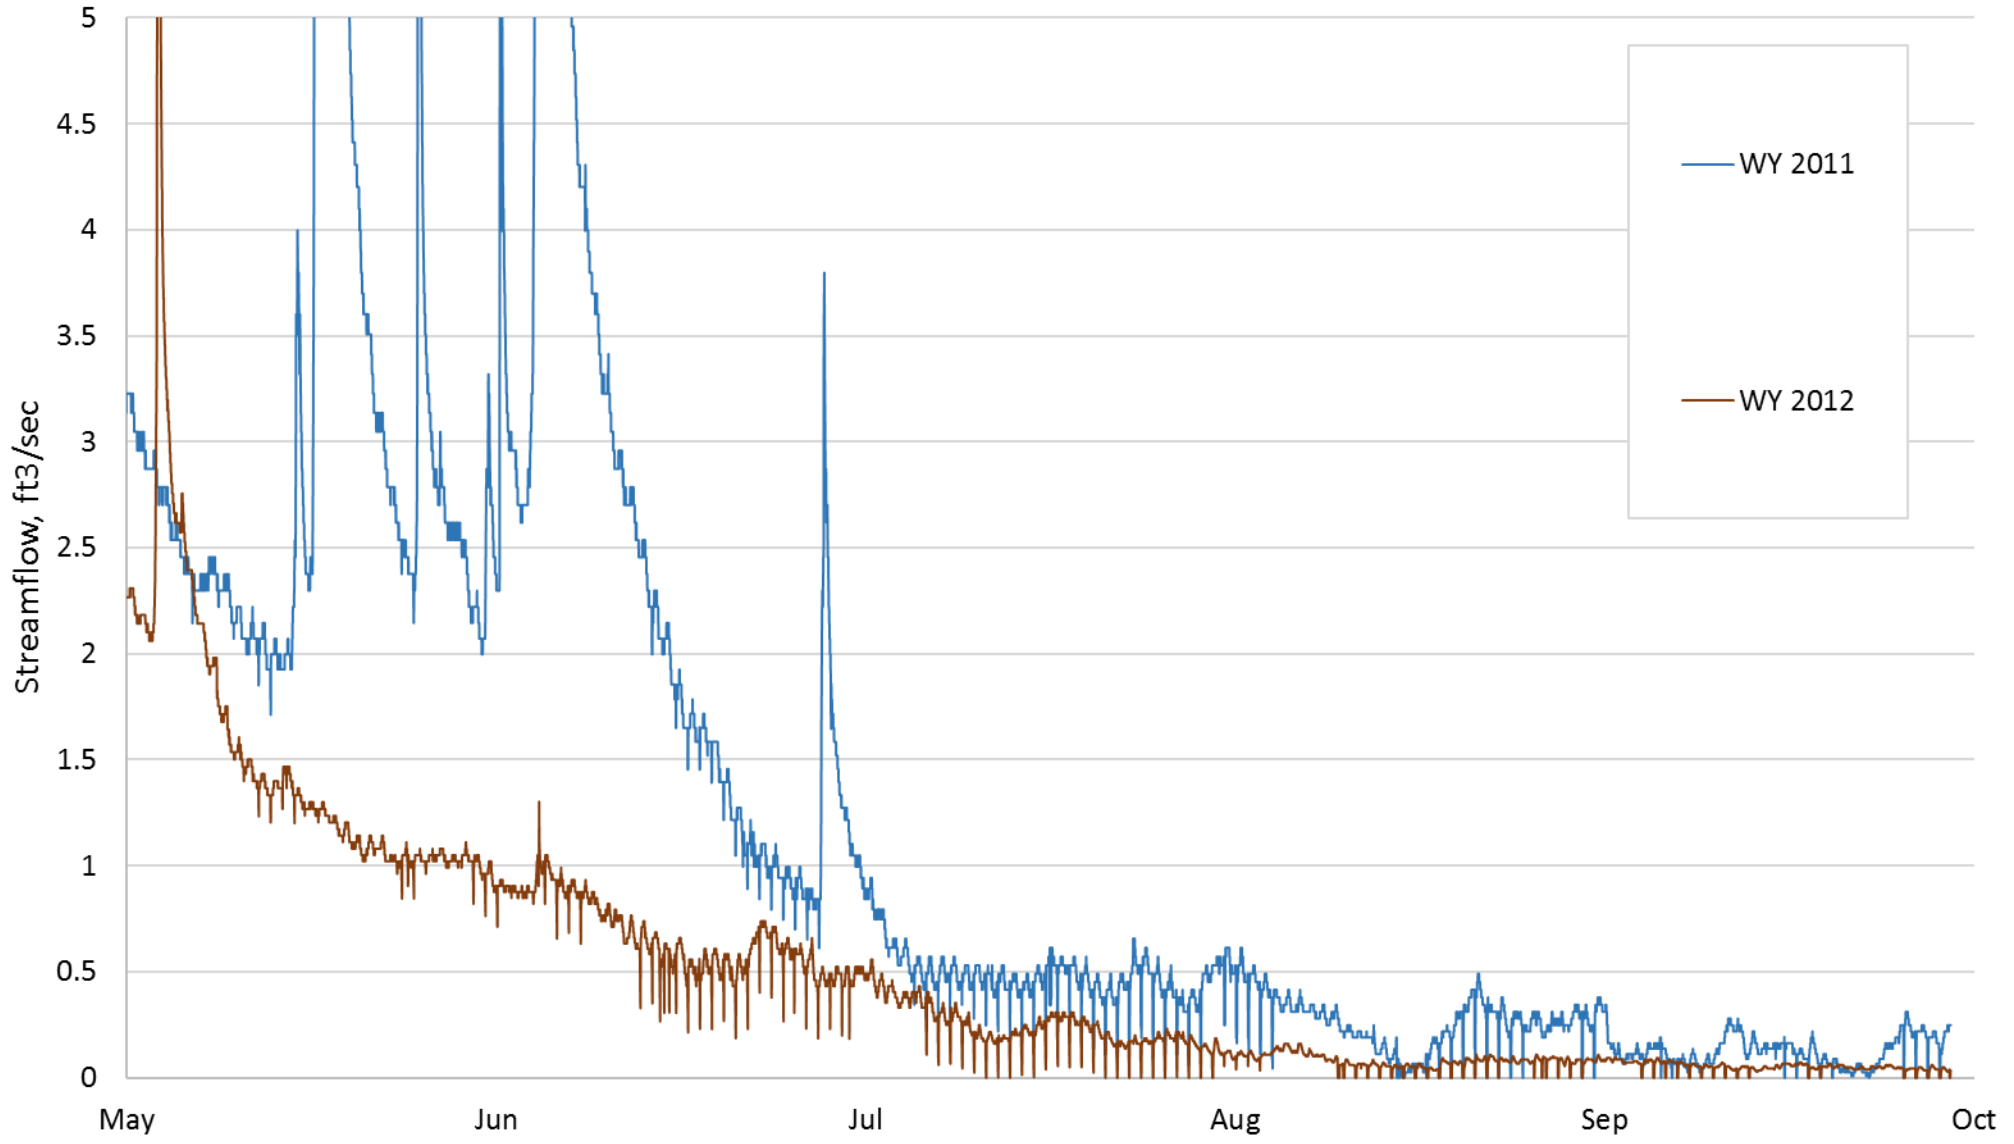

Dutch Bill Creek - Streamflow, All WYs

Dutch Bill Creek - Streamflow, WY 2011

Dutch Bill Creek - Streamflow, WY 2011-2012

Dutch Bill Creek - Streamflow, WY 2011 & 2013

Dutch Bill Creek - Streamflow, WY 2011 & 2014